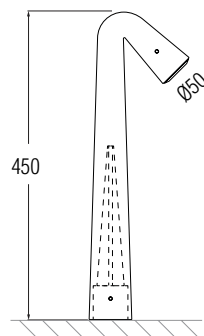

STEVEN

STEVEN BLACK FROSTED G9, LED, 1.7W, 3000K, IP67

STEVEN GREY FROSTED G9, LED, 1.7W, 3000K, IP67

STEVEN WHITE FROSTED G9, LED, 1.7W, 3000K, IP67

- S ovim artiklom dolazi led žarulja

STEVEN BLACK

STEVEN GREY

STEVEN WHITE