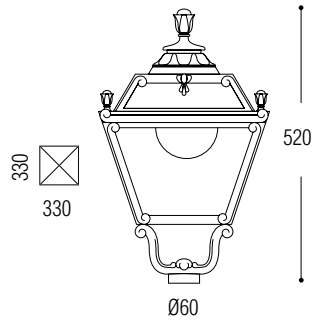

LAMP INCLUDED
HIGH POWER
LED E27

Dimension: 350x530mm

NOEMI 50W HIGH POWER LED

LAMP	POWER	LUMINOUS FLUX UP TO	VOLTAGE RANGE	COLOUR TEMPERATURE
E27 HIGH POWER LED 	50W	6550lm	100-240V 50/60 Hz	3000K

TOBIA

▪ Dimension: 330x520mm