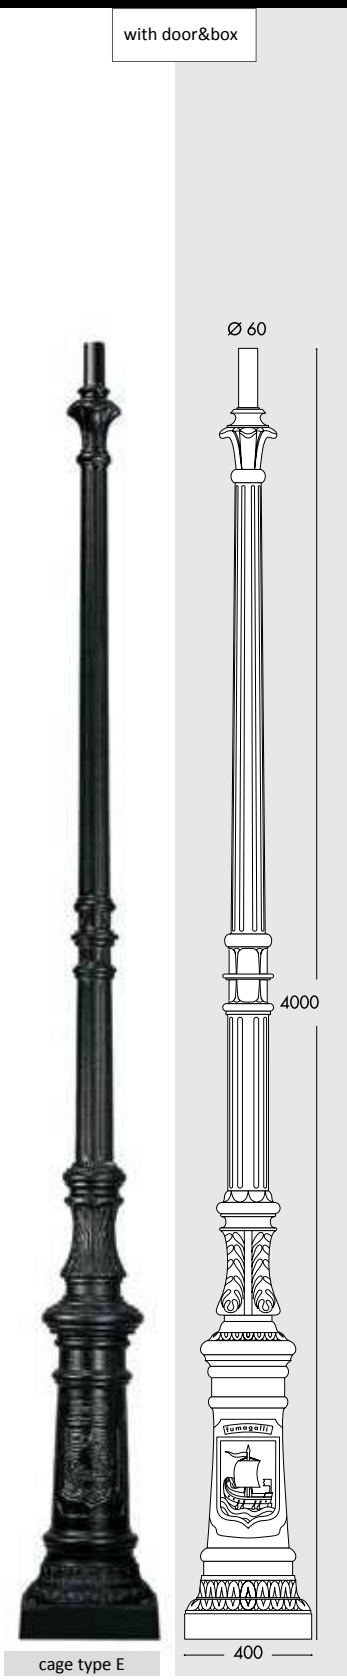

NEBO

GIONA 4000

GIONA 5000