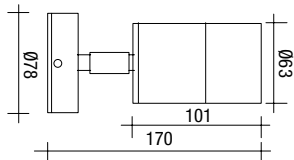

WM042

WM042 DARK GREY ANTRACITE IP54, GU10, MAX 50W

WM042 MATT WHITE WHITE IP54, GU10, MAX 50W

WM042 DARK GREY ANTRACITE