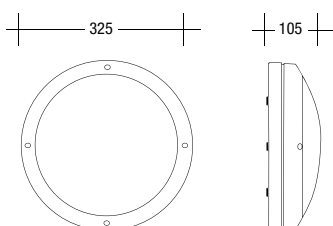

CANTO

CANTO WHITE 2x26W TC-D G24d-3 E-27 60W

CANTO GRAPHITE 2x26W TC-D G24d-3 E-27 60W

IK10 **IP65**

CANTO WHITE