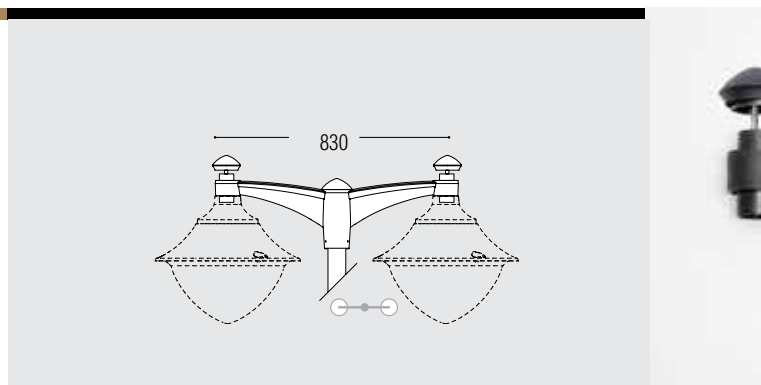

MIDIPIRAR SYSTEM 2L

Ø60

suggested diffuser:
VIVI 400