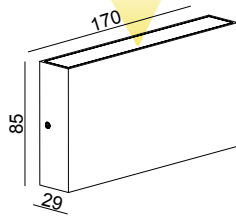

CDR020441

CDR020441 BLACK IP54, 240V, SMD LEDS, 5W

CDR020441 WHITE IP54, 240V, SMD LEDS, 5W

- DIE CASTING ALUMINIUM BODY IN POWDER COATED FINISH
- PC
- TUV APPROVED LED DRIVER
- WHITE BOX PACKAGE-PRODUCT LABEL
- **Dimension:** 28x85mmx170mm

CDR020441 BLACK