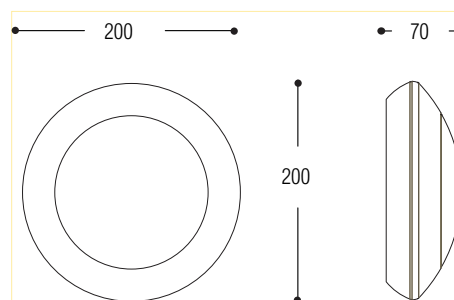

BERTINA

BERTINA	WHITE/OPAL	GX53, LED, 10W, CCT, IP66
BERTINA	GREY/OPAL	GX53, LED, 10W, CCT, IP66
BERTINA	BLACK/OPAL	GX53, LED, 10W, CCT, IP66

- **Dimension:** Ø200x70mm
- **S ovim artiklom dolazi led žarulja**