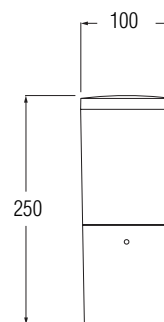

AMELIA 250

AMELIA 250 BLACK OPAL E27, FILAMENT, LED, 8.5W, CCT/6W, 2700K, IP55

AMELIA 250 GREY OPAL E27, FILAMENT, LED, 8.5W, CCT/6W, 2700K, IP55

AMELIA 250 WHITE OPAL E27, FILAMENT, LED, 8.5W, CCT/6W, 2700K, IP55

- **Dimension:** Ø100x250mm
- **S ovim artiklom dolazi led žarulja**

AMELIA 250
BLACK