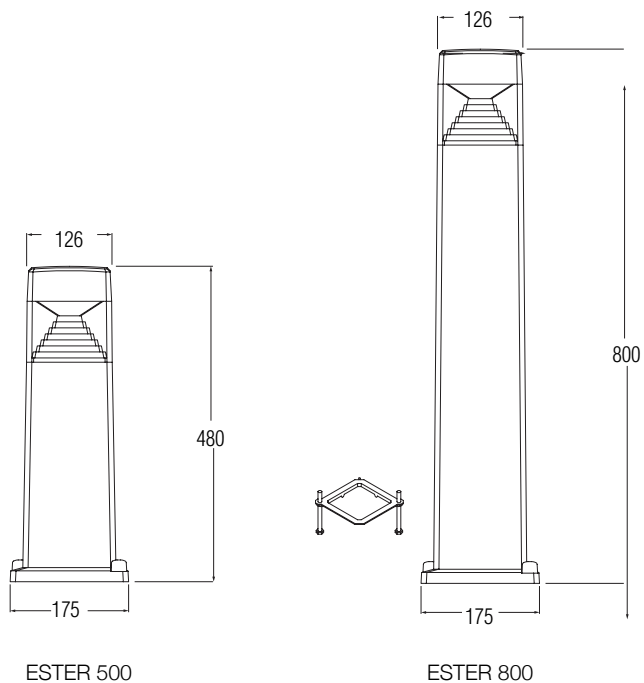

ESTER 500, 800

ESTER 500 BLACK CLEAR GX53 LED 10W CCT, IP55

ESTER 800 BLACK CLEAR GX53 LED 10W CCT, IP55

- S ovim artiklom dolazi led žarulja

ESTER 500