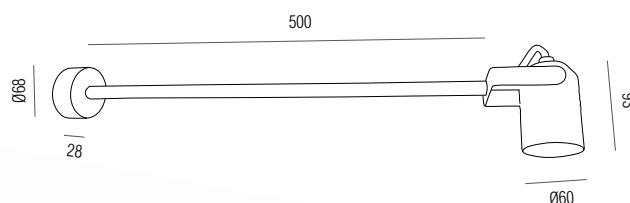

CDR020451

CDR020451 ANTRACITE GREY IP65, 240V, GU10, MAX 35W

▪ 500mm long aluminium tube

CDR020451