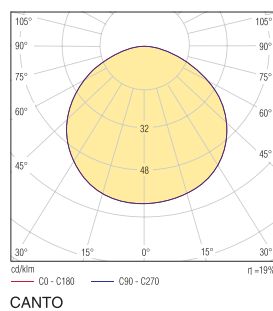

CANTO

CANTO WHITE 2x26W TC-D G24d-3 E-27 60W

CANTO GRAPHITE 2x26W TC-D G24d-3 E-27 60W

IK10 **IP65**

CANTO WHITE