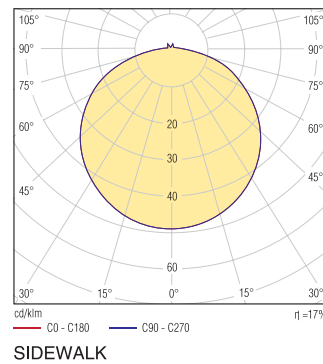

SIDEWALK GRAPHITE

P2582-2

P2582-2 WHITE E27, 2*18W, IP54

P2582-2 DARK GREY E27, 2*18W, IP54

▪ **Dimension:** Ø300x91mm

P2582-2 WHITE

P2582-2 DARK GREY

SR26001