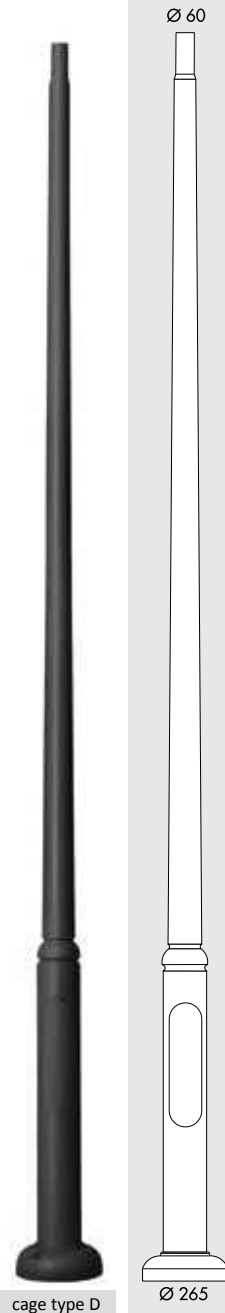

with door&box