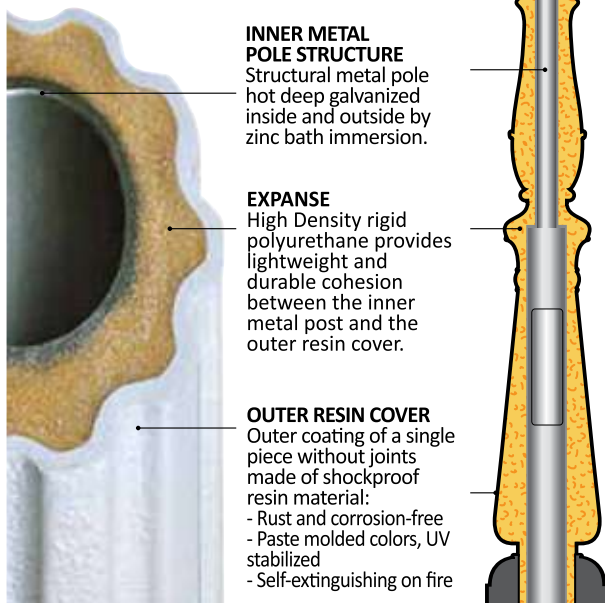

UV-RAYS STABILIZED

DOUBLE INSULATION

NOT AFFECTED BY CHEMICAL FERTILIZES

FULLY MODULAR Ø60mm

RESIN POST OF A SINGLE PIECE WITHOUT JOINTS

Stronger, safer and more durable

■ Dimension: 480x715mm

REMO 400 HIGH POWER LED