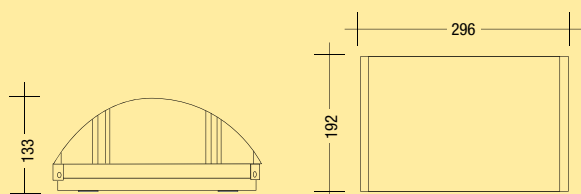

BALLAD

BALLAD WHITE E-27 60W

BALLAD SILVER E-27 60W

BALLAD GRAPHITE E-27 60W

IP64 IK10