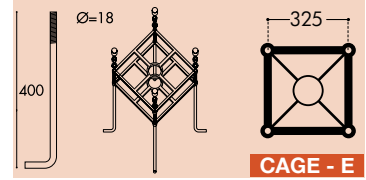

EACH POST IS SUPPLIED WITH THE SUITABLE CAGE FOR FIXATION