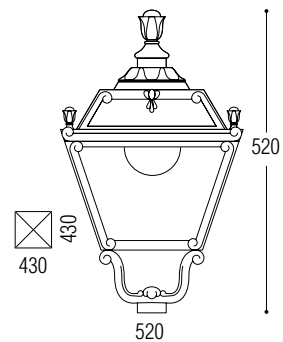

▪ Dimension: 330x520mm