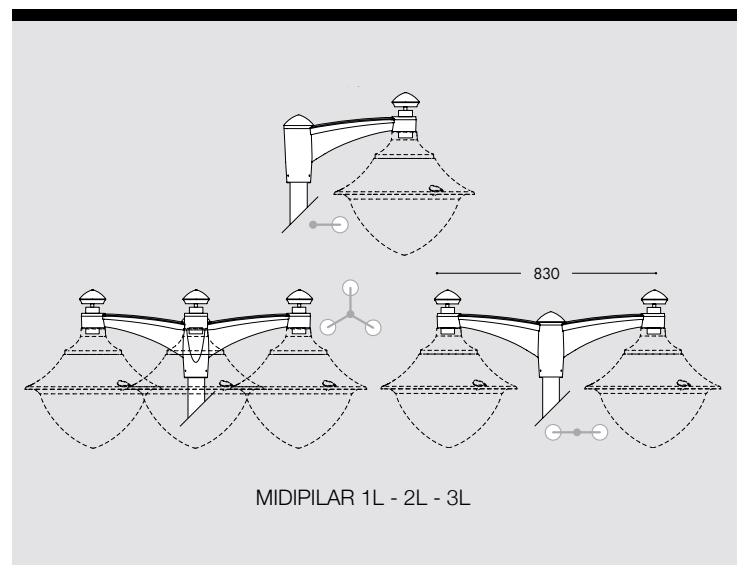

DIFFUSER

VIVI 400

POST TOP SYSTEM

MOGUĆE KOMBINACIJE:

EKTOR/BEPPE 400	POLE 3000
EKTOR/BEPPE 400	POLE 4000
EKTOR/BEPPE 500	POLE 4000
EKTOR/BEPPE 500	POLE 5000
EKTOR/REMO 400	POLE 3000
EKTOR/REMO 400	POLE 4000
EKTOR/REMO 500	POLE 4000
EKTOR/REMO 500	POLE 5000
WALL MIDIPILAR/VIVI 400	
EKTOR/MIDIOILAR 1L VIVI 400	POLE 3000
EKTOR/MIDIOILAR 2L VIVI 400	POLE 3000
EKTOR/MIDIOILAR 1L VIVI 400	POLE 4000
EKTOR/MIDIOILAR 2L VIVI 400	POLE 4000
EKTOR/GIORGIO GREY 4XGX53 40W CCT	POLE 2500
EKTOR/GIORGIO BLACK 4XGX53 40W CCT	POLE 2500
EKTOR/BEPPE 400 GREY 4XGX53 50W 3000K	POLE 2500
EKTOR/BEPPE 400 BLACK 4XGX53 50W 3000K	POLE 2500