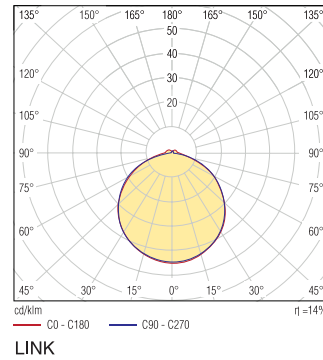

LINK

LINK WHITE 2x26W TC-D G24d-3 E-27 60W

LINK GRAPHITE 2x26W TC-D G24d-3 E-27 60W

IP65 IK10

SIDEWALK

SIDEWALK WHITE 2x26W TC-D G24d-3 E-27 60W

SIDEWALK GRAPHITE E-27 60W

IP65 IK10