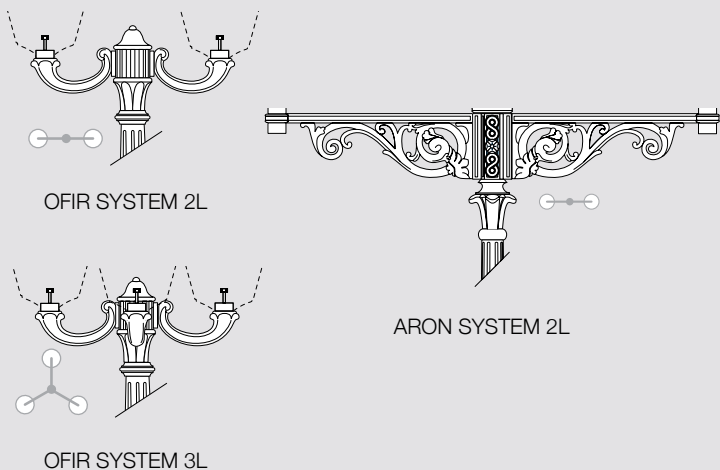

MADE IN ITALY

TOP SELECTION PROJECT

IR Tuks

DIFFUSER

NOEMI

TOBIA

ELIA

POST TOP SYSTEM