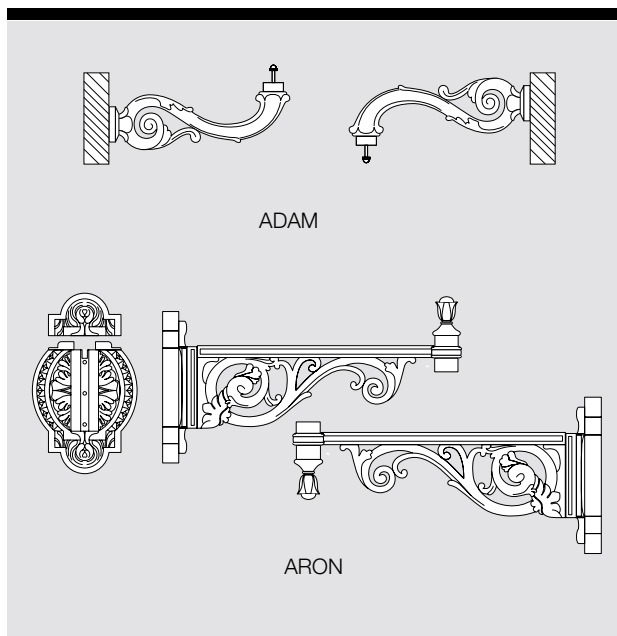

POST

NEBO 2500

GIONA 4000

GIONA 5000

WALL BRACKET

ADAM

ARON

ANTI CORROSION