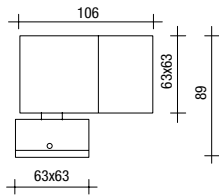

WM051

WM051 DARK GREY ANTRACITE IP54, GU10, MAX 50W

WM051 WHITE IP54, GU10, MAX 50W

WM051 DARK GREY ANTRACITE