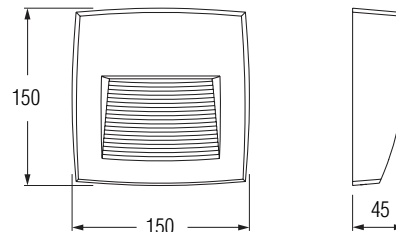

LORENZA 150

LORENZA 150 BLACK/CLEAR R7S, LED, 3,2W, CCT, IP55

LORENZA 150 WHITE/CLEAR R7S, LED, 3,2W, CCT, IP55

- **Dimension:** 150x150x45mm
- **S ovim artiklom dolazi led žarulja**

LORENZA 190

LORENZA 190 BLACK/CLEAR R7S, LED, 7,5W, CCT, IP55

LORENZA 190 WHITE/CLEAR R7S, LED, 7,5W, CCT, IP55

- **Dimension:** 190x150x45mm
- **S ovim artiklom dolazi led žarulja**