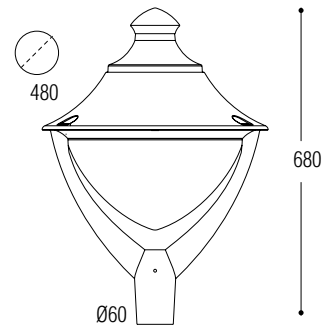

LAMP	POWER	LUMINOUS FLUX UP TO	VOLTAGE RANGE	COLOUR TEMPERATURE
E27 HIGH POWER LED  Ø118	50W	6550lm	100-240V 50/60 Hz	3000K

BEPPE 400

■ Dimension: 480x680mm

BEPPE 50W HIGH POWER LED

LAMP	POWER	LUMINOUS FLUX UP TO	VOLTAGE RANGE	COLOUR TEMPERATURE
E27 HIGH POWER LED Ø118	50W	6550lm	100-240V 50/60 Hz	3000K