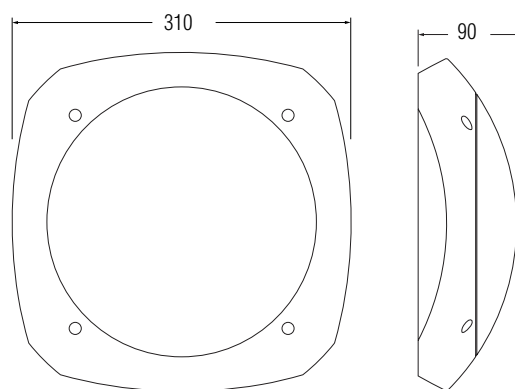

BERTINA WHITE/OPAL

BERTINA GREY/OPAL

BERTINA BLACK/OPAL

STUCCHI

STUCCHI	BLACK/OPAL	E-27, IP66
STUCCHI	GREY/OPAL	E-27, IP66
STUCCHI	WHITE/OPAL	E-27, IP66

▪ **Dimension:** 310x310x90mm

STUCCHI BLACK/OPAL

STUCCHI GREY/OPAL