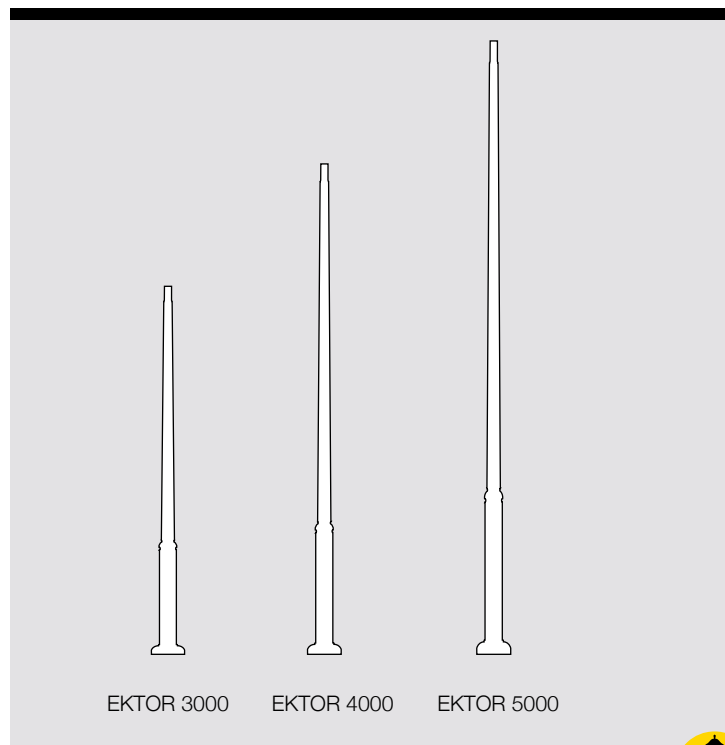

POST

EKTOR 3000

EKTOR 4000

EKTOR 5000