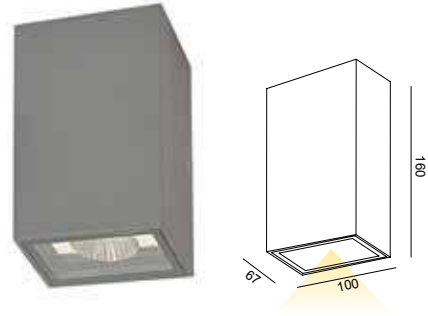

CDR020204S

WM051

WM051 DARK GREY ANTRACITE IP54, GU10, MAX 50W

WM051 WHITE IP54, GU10, MAX 50W