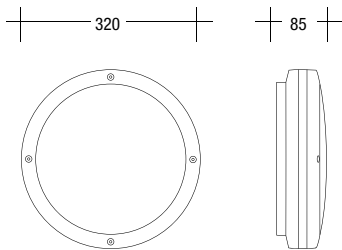

DISCOS

DISCOS WHITE 2x26W TC-D G24d-3 E-27 60W

DISCOS GRAPHITE E-27 60W

IP65 **IK10**

DISCOS WHITE