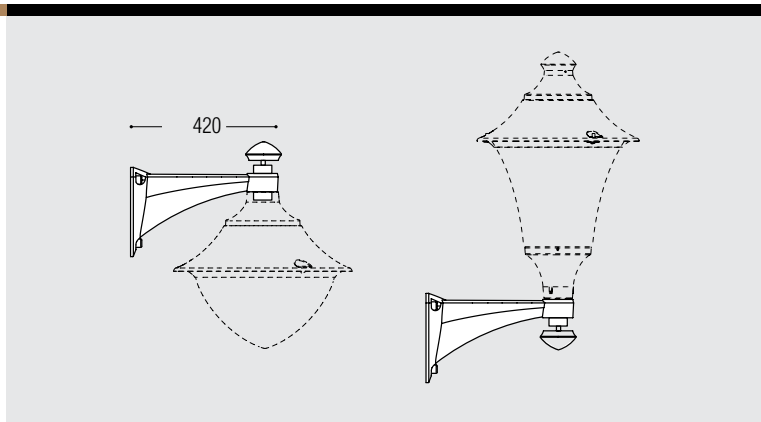

MIDIPIRAR WALL BRACKET

suggested diffuser:
VIVI 400