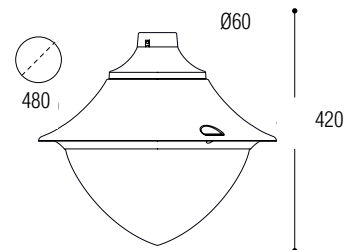

VIVI 50W HIGH POWER LED

LAMP	POWER	LUMINOUS FLUX UP TO	VOLTAGE RANGE	COLOUR TEMPERATURE
E27 HIGH POWER LED Ø118	50W	6550lm	100-240V 50/60 Hz	3000K