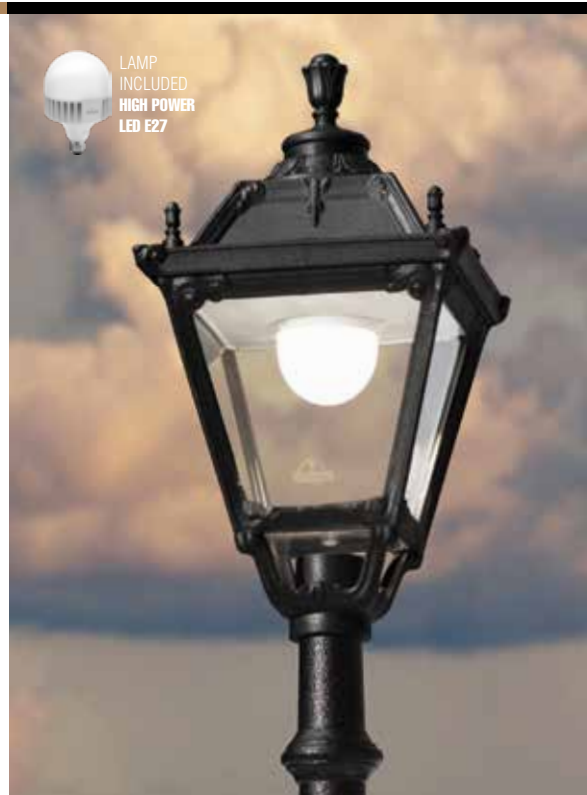

LAMP INCLUDED
HIGH POWER
LED E27

Dimension: 350x530mm

NOEMI 50W HIGH POWER LED

LAMP	POWER	LUMINOUS FLUX UP TO	VOLTAGE RANGE	COLOUR TEMPERATURE
E27 HIGH POWER LED 	50W	6550lm	100-240V 50/60 Hz	3000K

TOBIA

▪ Dimension: 330x520mm