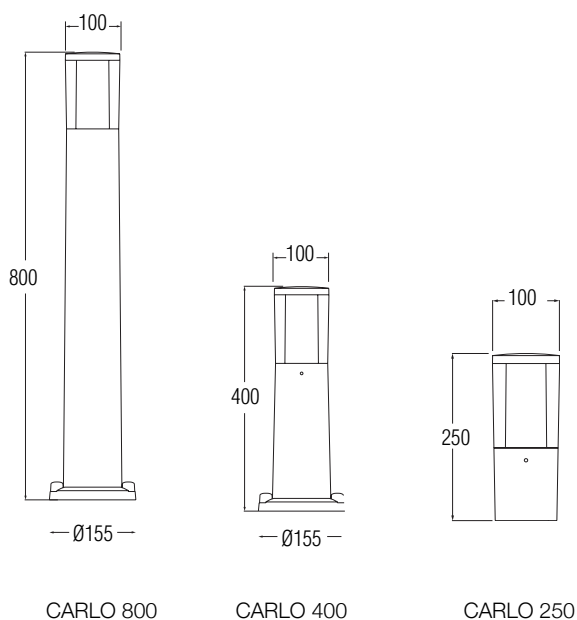

CARLO 800, 400, 250

CARLO 800 BLACK GU10, 6W, CCT, IP55

CARLO 400 BLACK GU10, 6W, CCT, IP55

CARLO 250 BLACK GU10, 6W, CCT, IP55

- S ovim artiklom dolazi led žarulja