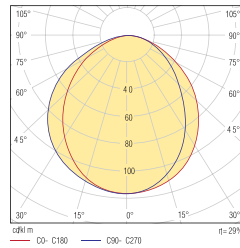

DUETT

DUETT WHITE	E-27 60W
DUETT GRAPHITE	E-27 60W
DUETT GRAPHITE	E-27 60W

IK10 **IP65**