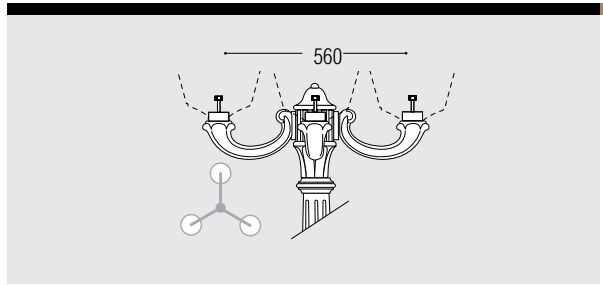

OFIR SYSTEM 3L