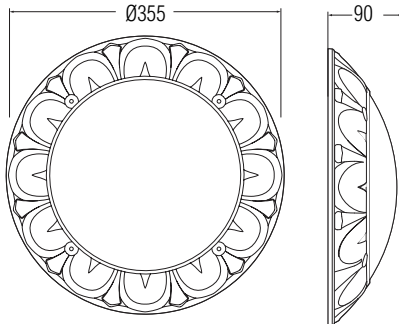

RITA

RITA ANT. GREEN/OPAL E-27, IP66

RITA ANT. BRONZE/OPAL E-27, IP66

▪ **Dimension:** Ø355x90mm

RITA ANT. BRONZE/OPAL