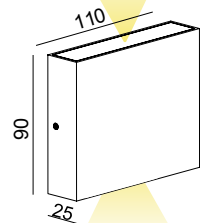

CDR020411

CDR020411 BLACK IP54, 240V, SMD LEDS, 2x3W

CDR020411 WHITE IP54, 240V, SMD LEDS, 2x3W

- DIE CASTING ALUMINIUM BODY IN POWDER COATED FINISH
- PC
- TUV APPROVED LED DRIVER
- WHITE BOX PACKAGE-PRODUCT LABEL
- **Dimension:** 25x90mmx110mm