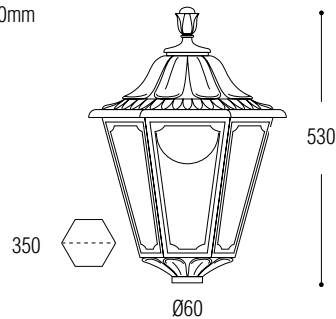

NOEMI 50W HIGH POWER LED

LAMP	POWER	LUMINOUS FLUX UP TO	VOLTAGE RANGE	COLOUR TEMPERATURE
E27 HIGH POWER LED 	50W	6550lm	100-240V 50/60 Hz	3000K