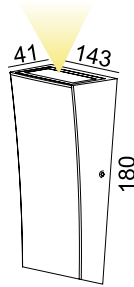

▪ **Dimension:** 140x140x50,5mm

SR2304S

CDR020021

CDR020021 BLACK IP54, 240V, COB LED, 6W

CDR020021 WHITE IP54, 240V, COB LED, 6W

- DIE CASTING ALUMINIUM BODY IN POWDER COATED FINISH
- TEMPERED FROSTED GLASS
- TUV APPROVED LED DRIVER, TRI-CCT OF 3000K, 4000K AND 5000K
- WHITE BOX PACKAGE-PRODUCT LABEL
- **Dimension:** 41x143mmx180mm