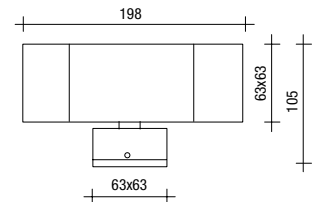

WM052

WM052 DARK GREY ANTRACITE IP54, GU10, 2xMAX 35W

WM052 WHITE IP54, GU10, 2xMAX 35W

WM052 DARK GREY ANTRACITE