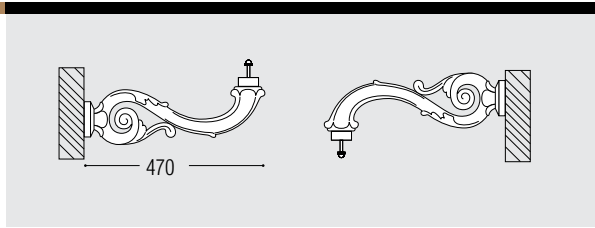

ADAM WALL BRACKET