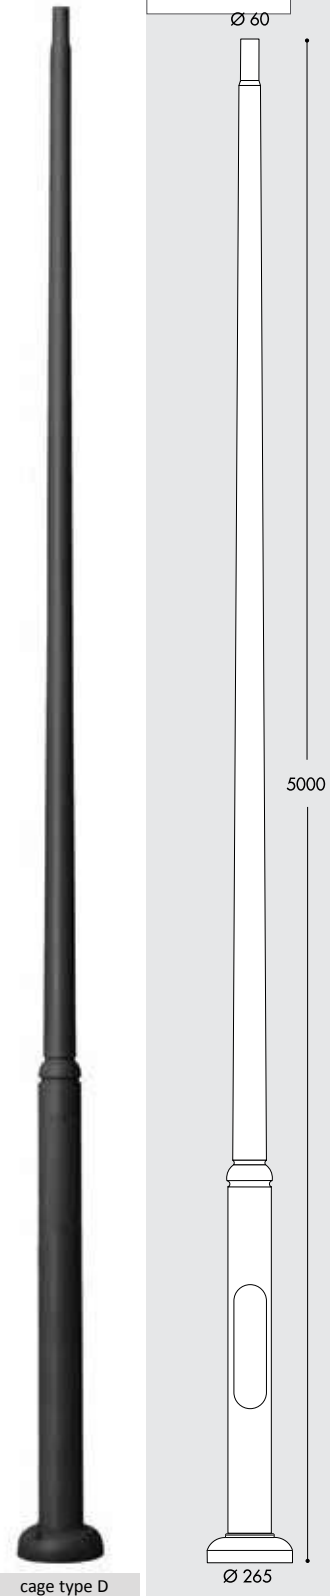

with door&box