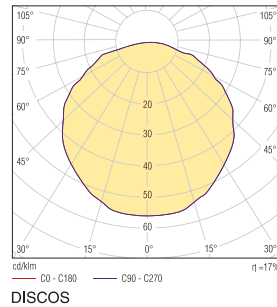

DISCOS

DISCOS WHITE 2x26W TC-D G24d-3 E-27 60W

DISCOS GRAPHITE E-27 60W

IP65 **IK10**

DISCOS WHITE