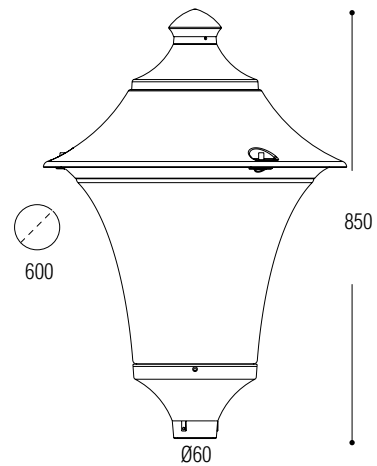

LAMP	POWER	LUMINOUS FLUX UP TO	VOLTAGE RANGE	COLOUR TEMPERATURE
E27 HIGH POWER LED  Ø118	50W	6550lm	100-240V 50/60 Hz	3000K

BEPPE 400

■ Dimension: 480x680mm

BEPPE 50W HIGH POWER LED

LAMP	POWER	LUMINOUS FLUX UP TO	VOLTAGE RANGE	COLOUR TEMPERATURE
E27 HIGH POWER LED Ø118	50W	6550lm	100-240V 50/60 Hz	3000K

REMO 500

■ Dimension: 600x850mm

REMO 60W HIGH POWER LED

LAMP	POWER	LUMINOUS FLUX UP TO	VOLTAGE RANGE	COLOUR TEMPERATURE
E27 HIGH POWER LED Ø118	60W	7600lm	100-240V 50/60 Hz	3000K

BEPPE 500

▪ **Dimension:** 600x850mm