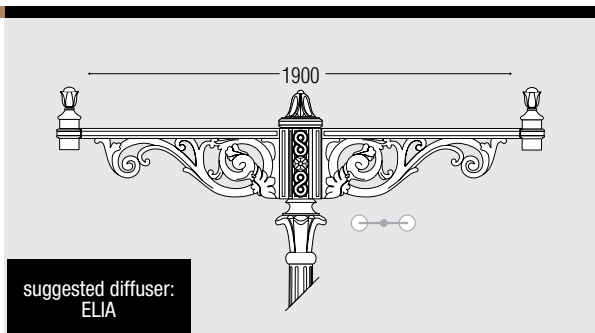

OFIR SYSTEM 2L

suggested diffuser:
ELIA