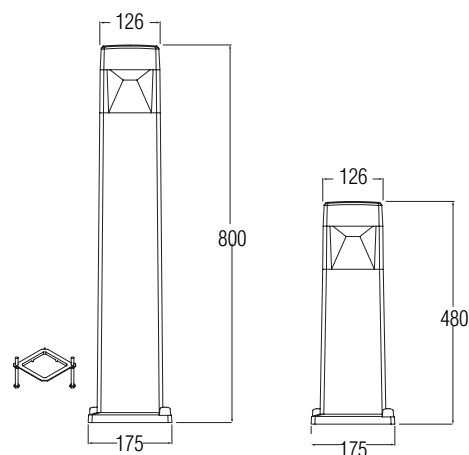

ELISA 800, 500

ELISA 800 BLACK GX53, 7W, CCT, IP55

ELISA 500 BLACK GX53, 7W, CCT, IP55

- S ovim artiklom dolazi led žarulja

SAURO 800

SAURO 800 BLACK GX53, 10W, CCT, IP55

- S ovim artiklom dolazi led žarulja