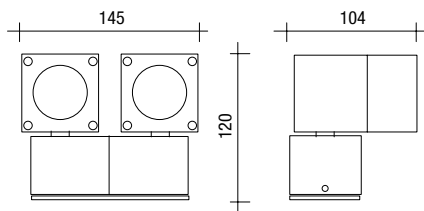

WM053

WM053 DARK GREY ANTRACITE IP54, GU10, 2xMAX 35W

WM053 WHITE IP54, GU10, 2xMAX 35W

WM053 DARK GREY ANTRACITE