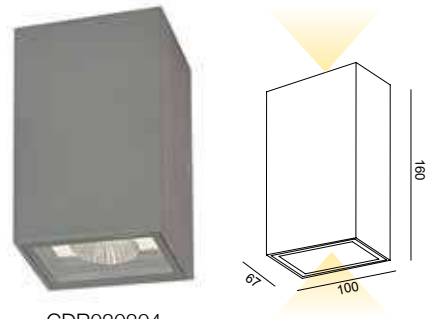

CDR020204 CDR020204S

CDR020204 ALU DARK GREY IP54, 240V, 2x6W, 3000K

CDR020204S ALU DARK GREY IP54, 240V, 6W, 3000K

CDR020204