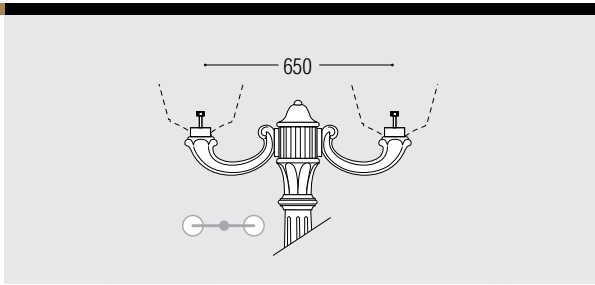

OFIR SYSTEM 2L