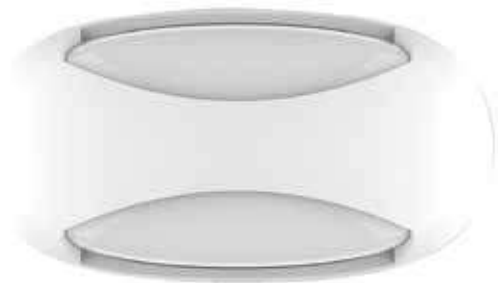

▪ **Dimension:** 204*107*57mm

LED-BL-HT1W14-C3 OVAL WHITE

LED-BL-HT1W14-C3 OVAL BLACK

LED-BL-HT2W14-C3 OVAL WHITE

LED-BL-HT2W14-C3 OVAL BLACK

LED-BL-HT3W14-C3 OVAL WHITE

LED-BL-HT3W14-C3 OVAL BLACK

LED-BL-HY1/2W14-C3