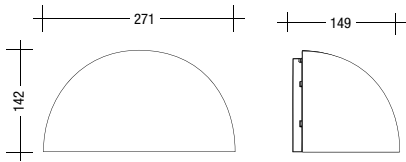

DUETT

DUETT WHITE	E-27 60W
DUETT GRAPHITE	E-27 60W
DUETT GRAPHITE	E-27 60W

IK10 **IP65**