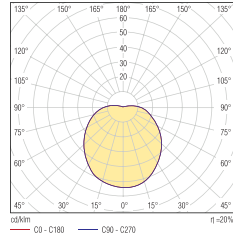

PRIMO

PRIMO WHITE	26W TC-D G24d-3	E-27 60W
PRIMO GRAPHITE	26W TC-D G24d-3	E-27 60W
PRIMO BLACK	26W TC-D G24d-3	

IK10 **IP65**

PRIMO WHITE