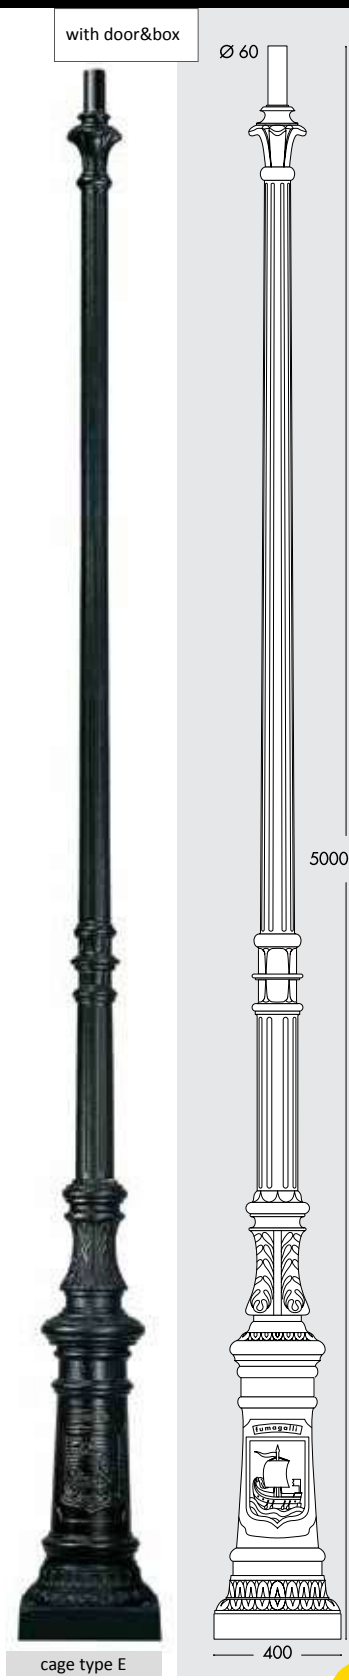

NEBO

GIONA 4000

GIONA 5000