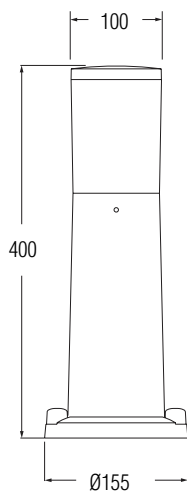

AMELIA 800

AMELIA 800 BLACK OPAL E27, FILAMENT, LED, 8.5W, CCT/6W, 2700K, IP55

AMELIA 800 GREY OPAL E27, FILAMENT, LED, 8.5W, CCT/6W, 2700K, IP55

AMELIA 800 WHITE OPAL E27, FILAMENT, LED, 8.5W, CCT/6W, 2700K, IP55

- Dimension: Ø100x800mm
- S ovim artiklom dolazi led žarulja