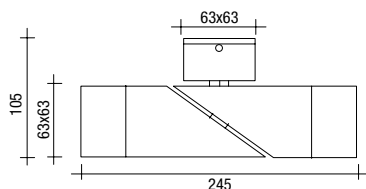

WM055

WM055 DARK GREY ANTRACITE IP54, GU10, 2xMAX 35W

WM055 WHITE IP54, GU10, 2xMAX 35W