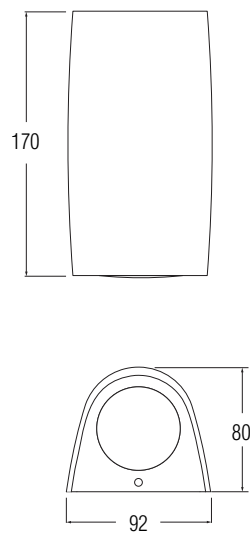

MARTA 90

MARTA 90 1L BLACK/FROSTED GU10, LED, 3,5W, CCT, IP55

MARTA 90 1L WHITE/FROSTED GU10, LED, 3,5W, CCT, IP55

MARTA 90 2L BLACK/FROSTED GU10, LED, 7W, CCT, IP55

MARTA 90 2L WHITE/FROSTED GU10, LED, 7W, CCT, IP55

- Dimension: 170x92x80mm
- S ovim artiklom dolazi led žarulja