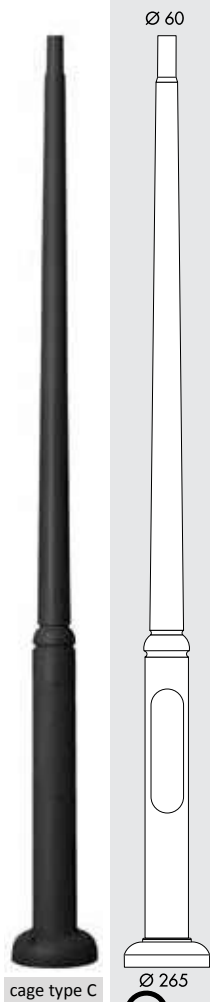

EKTOR 3000

EKTOR 4000

EKTOR 5000

with door&box