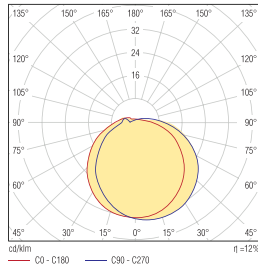

TARDO

TARDO WHITE 26W TC-D G24d-3 E-27 60W

TARDO GRAPHITE E-27 60W

IK10 **IP65**

TARDO WHITE