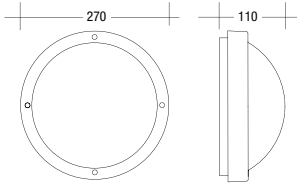

PRIMO

PRIMO WHITE	26W TC-D G24d-3	E-27 60W
PRIMO GRAPHITE	26W TC-D G24d-3	E-27 60W
PRIMO BLACK	26W TC-D G24d-3	

IK10 **IP65**

PRIMO WHITE