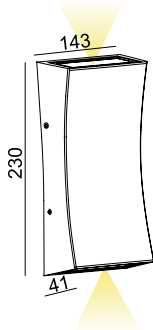

CDR020022

CDR020022 BLACK IP54, 240V, COB LED, 2x6W

CDR020022 WHITE IP54, 240V, COB LED, 2x6W

- DIE CASTING ALUMINIUM BODY IN POWDER COATED FINISH
- TEMPERED FROSTED GLASS
- TUV APPROVED LED DRIVER, TRI-CCT OF 3000K, 4000K AND 5000K
- WHITE BOX PACKAGE-PRODUCT LABEL
- **Dimension:** 41x143mmx230mm