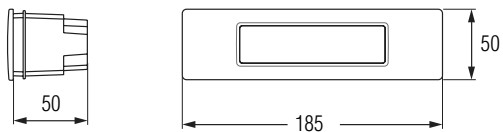

NINA 190

NINA 190 BLACK OPAL R7S, LED, 7.5W, CCT/8.5, 2700K, IP55

NINA 190 GREY OPAL R7S, LED, 7.5W, CCT/8.5, 2700K, IP55

NINA 190 WHITE OPAL R7S, LED, 7.5W, CCT/8.5, 2700K, IP55

- **Dimension:** 185x50x50mm
- **S ovim artiklom dolazi led žarulja i kutija za ugradnju**