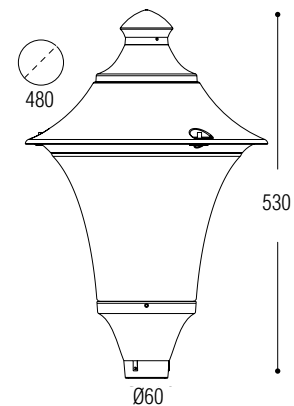

REMO 400 HIGH POWER LED

LAMP	POWER	LUMINOUS FLUX UP TO	VOLTAGE RANGE	COLOUR TEMPERATURE
E27 HIGH POWER LED Ø118	50W	6550lm	100-240V 50/60 Hz	3000K