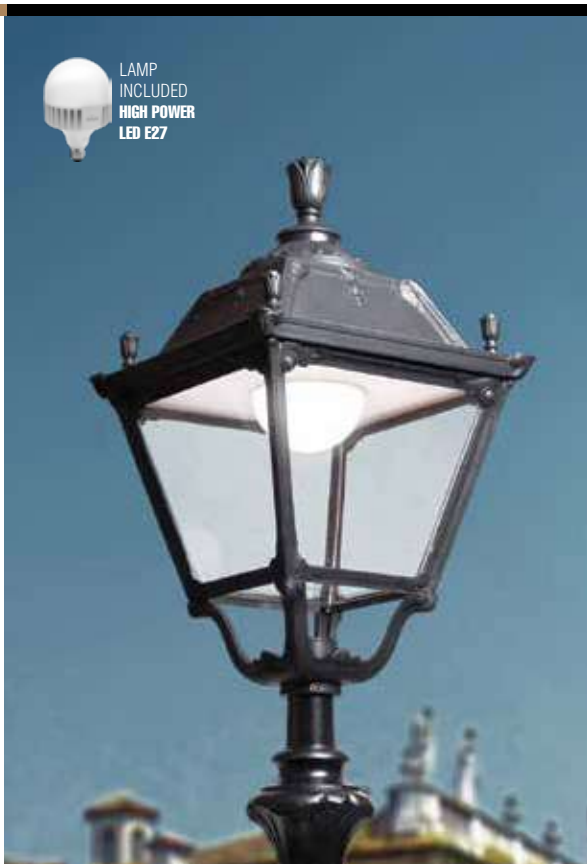

TOBIA

▪ Dimension: 330x520mm

TOBIA 50W HIGH POWER LED

LAMP	POWER	LUMINOUS FLUX UP TO	VOLTAGE RANGE	COLOUR TEMPERATURE
E27 HIGH POWER LED 	50W	6550lm	100-240V 50/60 Hz	3000K

ELIA

▪ Dimension: 330x520mm

ELIA 60W HIGH POWER LED

LAMP	POWER	LUMINOUS FLUX UP TO	VOLTAGE RANGE	COLOUR TEMPERATURE
E27 HIGH POWER LED 	60W	7600lm	100-240V 50/60 Hz	3000K