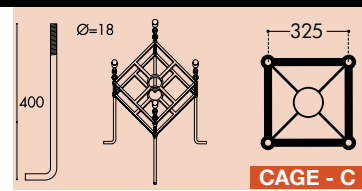

suggested diffuser:
NOEMI - TOBIA

Ø60

OFIR SYSTEM 2L

suggested diffuser:
ELIA

Ø60

EACH POST IS SUPPLIED WITH THE SUITABLE CAGE FOR FIXATION

NEBO

GIONA 4000