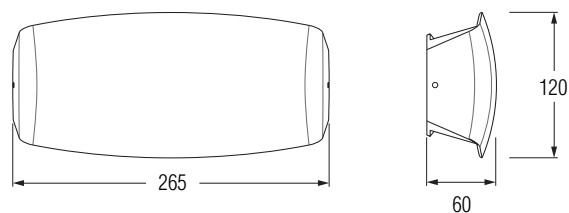

ABRAM 190 BLACK

ABRAM 270 BLACK/CLEAR

ABRAM 270 WHITE/CLEAR

ABRAM 270

ABRAM 270 BLACK/CLEAR R7S LED 10,5 CCT, IP55

ABRAM 270 WHITE/CLEAR R7S LED 10,5 CCT, IP55

- **Dimension:** 265x120x60mm
- **S ovim artiklom dolazi led žarulja**