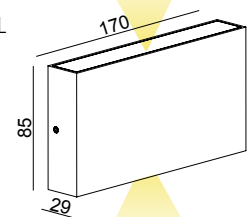

CDR020431

CDR020431 BLACK IP54, 240V, SMD LEDS, 2x5W

CDR020431 WHITE IP54, 240V, SMD LEDS, 2x5W

- DIE CASTING ALUMINIUM BODY IN POWDER COATED FINISH
- PC
- TUV APPROVED LED DRIVER
- WHITE BOX PACKAGE-PRODUCT LABEL
- **Dimension:** 28x85mmx170mm

CDR020431 BLACK