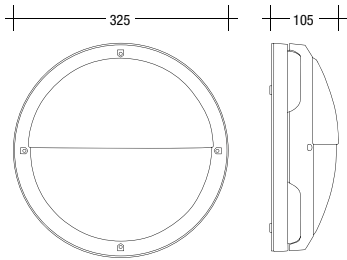

TARDO

TARDO WHITE 26W TC-D G24d-3 E-27 60W

TARDO GRAPHITE E-27 60W

IK10 **IP65**

TARDO WHITE