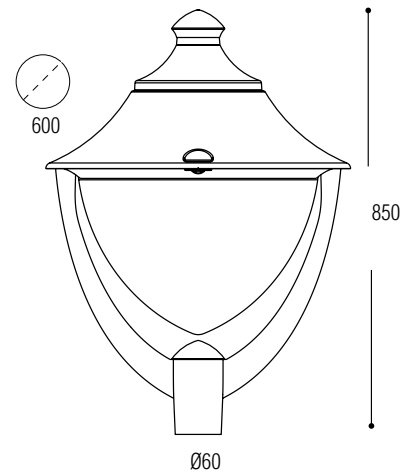

LAMP	POWER	LUMINOUS FLUX UP TO	VOLTAGE RANGE	COLOUR TEMPERATURE
E27 HIGH POWER LED  Ø118	50W	6550lm	100-240V 50/60 Hz	3000K

BEPPE 400

■ Dimension: 480x680mm

BEPPE 50W HIGH POWER LED

LAMP	POWER	LUMINOUS FLUX UP TO	VOLTAGE RANGE	COLOUR TEMPERATURE
E27 HIGH POWER LED Ø118	50W	6550lm	100-240V 50/60 Hz	3000K

REMO 500

■ Dimension: 600x850mm

REMO 60W HIGH POWER LED

LAMP	POWER	LUMINOUS FLUX UP TO	VOLTAGE RANGE	COLOUR TEMPERATURE
E27 HIGH POWER LED Ø118	60W	7600lm	100-240V 50/60 Hz	3000K

BEPPE 500

▪ **Dimension:** 600x850mm