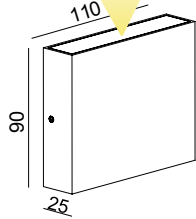

CDR020421

CDR020421 BLACK IP54, 240V, SMD LEDS, 3W

CDR020421 WHITE IP54, 240V, SMD LEDS, 3W

- DIE CASTING ALUMINIUM BODY IN POWDER COATED FINISH
- PC
- TUV APPROVED LED DRIVER
- WHITE BOX PACKAGE-PRODUCT LABEL
- **Dimension:** 25x90mmx110mm

CDR020421 BLACK