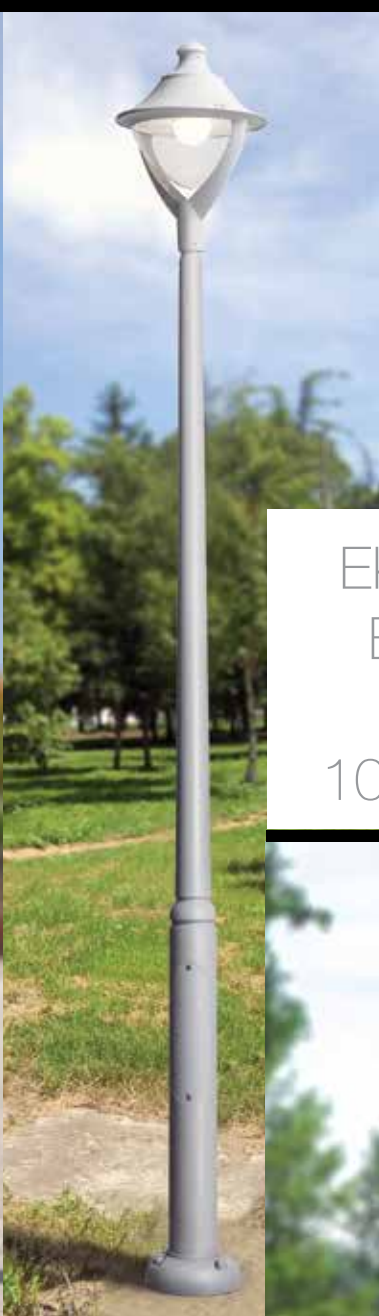

suggested diffuser:
VIVI 400

MIDIPIRAR SYSTEM 2L

Ø60

suggested diffuser:
VIVI 400

EKTOR 2500 GIORGIO 4xGX53 10W 40W CCT

EKTOR/BEPPE 400
50W 3000K BLACK/GREY

EKTOR/BEPPE 500
60W 3000K

EKTOR 2500/
BEPPE 400
4xGX53
10W 40W CCT