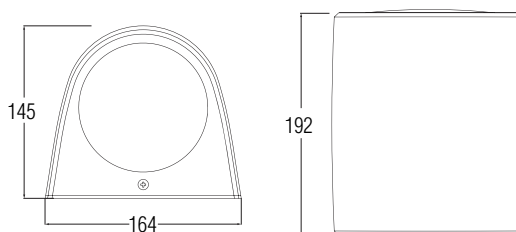

MARTA 160

MARTA 160 1L BLACK/FROSTED GX53, LED, 3W, CCT, IP55

MARTA 160 1L WHITE/FROSTED GX53, LED, 3W, CCT, IP55

MARTA 160 2L BLACK/FROSTED GX53, LED, 7W, CCT, IP55

MARTA 160 2L WHITE/FROSTED GX53, LED, 7W, CCT, IP55

- **Dimension:** 192x164x145mm
- **S ovim artiklom dolazi led žarulja**