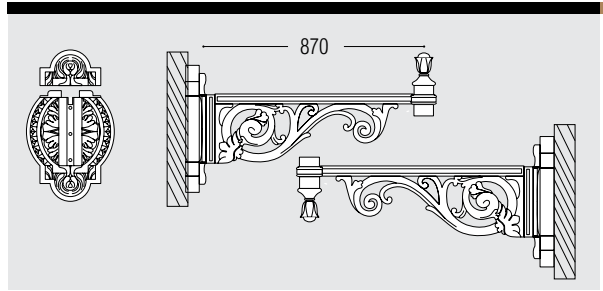

ADAM WALL BRACKET