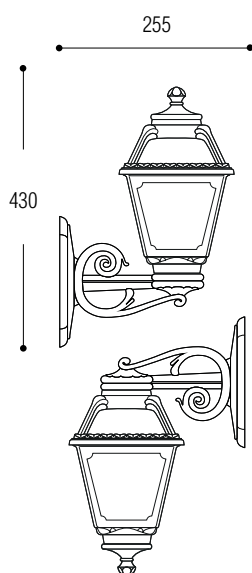

BISSO/MARY

BISSO/MARY BLACK/CLEAR E-27, IP55

BISSO/MARY WHITE/CLEAR E-27, IP55

- **Dimension:** 255x430mm

BISSO/MARY BLACK/CLEAR

BISSO/MARY WHITE/CLEAR

SICHEM/MARY

SICHEM/MARY BLACK/CLEAR E-27, IP55