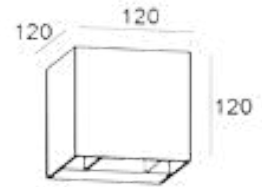

WING LED DGR

Type: LED Wall light

Dimension: 345x115x100mm

Material: Aluminium body with opal PC diffuser

Color: Dark grey

18W, SMD LED, 3000K

220-240V~ 50/60Hz

IP54, Class I, Driver on board