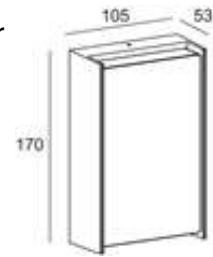

REDOR LED DGR S

Type: LED Wall light with sensor

Dimension: 110x200x63mm

Material: Aluminium body with opal PC diffuser

Color: Dark grey
6W, SMD LED, 3000K
220-240V~ 50/60Hz
IP44, Class I