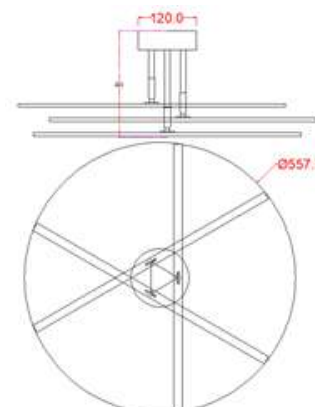

AL6191-C BLACK

Type: Ceiling light
Material: Aluminium, silicone, IP20
Color: Black
220-240V, 17W, 3000K