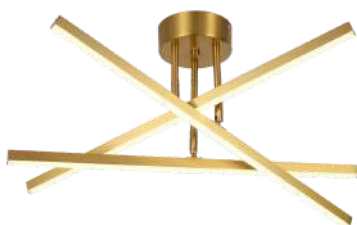

AL6191-C BRASS

Type: Ceiling light
Material: Aluminium, silicone, IP20
Color: Brass
220-240V, 17W, 3000K