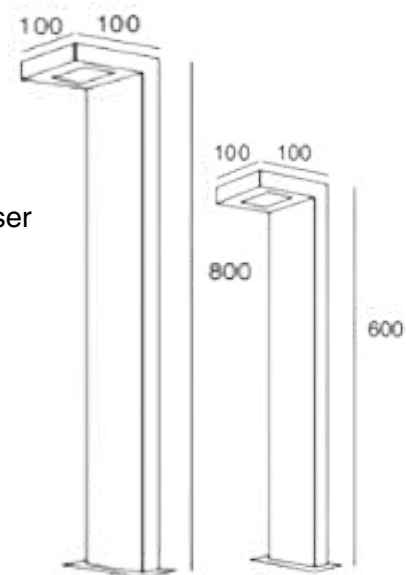

Dimension: $210 \times 108 \times 25 \text{mm}$

Material: Aluminium body with opal PC diffuser

Color: Dark grey

IP54, Class I

Driver on board, 3000K

6W, SMD LED

220-240VAC, 50~60Hz

Type: LED Bollard light
Dimensions: 800x100x100mm
 600x100x100mm
Material: Aluminium body with opal PC diffuser
Color: Dark grey
 IP54, Class I, 3000K
 10W, SMD LED
 220-240VAC, 50~60Hz