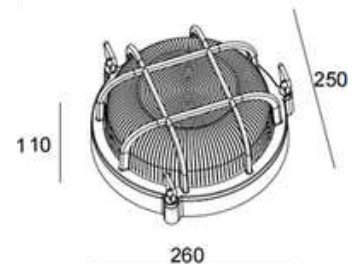

TORTO ROUND
Rusty brown Φ260

Type: Round bulkhead
Dimension: 260x250x110mm
Material: Aluminium body with glass diffuser
Color: Rusty brown
IP44, Class I
E27 Max.60w , 220-240V~ 50/60Hz