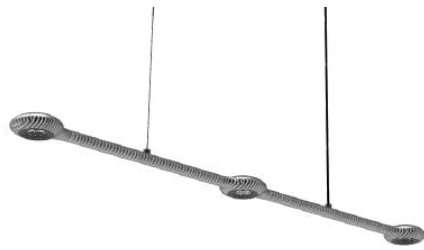

24W, 36V, 2700/4500/6000K changeable

LM-L1001-5
GOLD

Type: Pendant lamp

Material: Aluminium, IP20

Colors: Gold

Beam angle: 36°

30W, 36V, 2700/4500/6000K changeable

LM-L1001-3
STARRY SKY
GREY