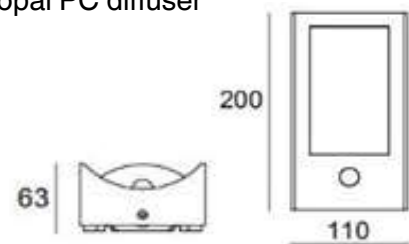

Dimension: 110x200x63mm

Material: Aluminium body with opal PC diffuser

Color: Dark grey
6W, SMD LED, 3000K
220-240V~ 50/60Hz
IP44, Class I

EAVES LED DGR

Type: LED Wall light

Dimension: 210x63x80mm

Material: Aluminium body with opal PC diffuser