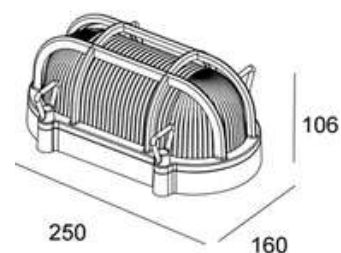

TORTO OVAL
Rusty brown 160x250

Type: Oval bulkhead
Dimension: 250x160x106mm
Material: Aluminium body with glass diffuser
Color: Rusty brown
IP44, Class I
E27 Max.60w , 220-240V~ 50/60Hz