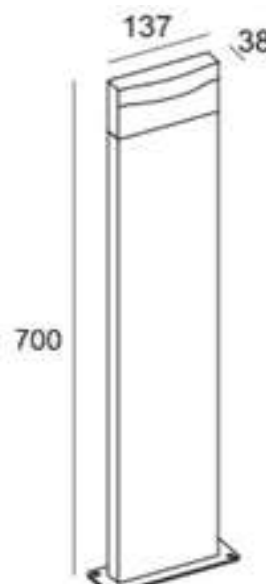

Type: LED Bollard light
Dimensions: 800x100x100mm
600x100x100mm
Material: Aluminium body with opal PC diffuser
Color: Dark grey
IP54, Class I, 3000K
10W, SMD LED
220-240VAC, 50~60Hz

Type: LED Bollard light
Dimensions: 700x137x38mm
Material: Aluminium body with PC diffuser
Color: Dark grey
IP65, Class I, 3000K
8W, SMD LED
220-240VAC, 50~60Hz