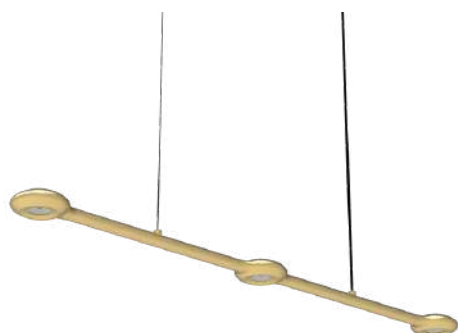

LM-L1001-3
GOLD

Type: Pendant lamp
Material: Aluminium, IP20

Color: Gold

Beam angle: 36°

18W, 36V, 2700/4500/6000K changeable