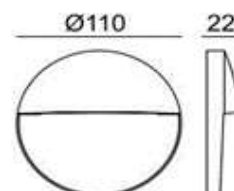

BEACON LED 3W IP54
3K DGR square

Type: LED Step light

Dimension: $105 \times 105 \times 22 \text{mm}$

Material: Aluminium body with opal PC diffuser

Color: Dark grey

IP54, Class I

Driver on board, 3000K

3W, SMD LED

220-240VAC, 50~60Hz