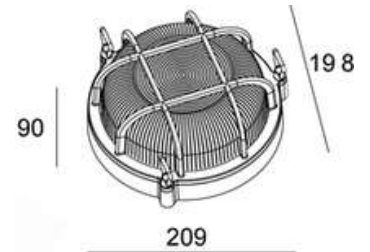

Type: Round bulkhead
Dimension: 209x198x90mm
Material: Aluminium body with glass diffuser
Color: Matt black
 IP44, Class I
 E27 Max.60w , 220-240V~ 50/60Hz

TORTO ROUND
Rusty brown Φ209

Type: Round bulkhead
Dimension: 209x198x90mm
Material: Aluminium body with glass diffuser
Color: Rusty brown
 IP44, Class I
 E27 Max.60w , 220-240V~ 50/60Hz