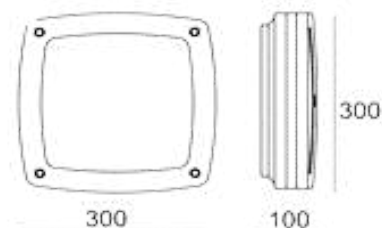

Type: Oval bulkhead
Dimension: 250x160x106mm
Material: Aluminium body with glass diffuser
Color: Dark grey
IP54, Class I
E27 Max. 60w
220-240V~ 50/60Hz