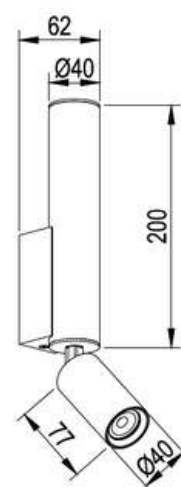

Type: Wall light
Material: Aluminium, IP20
Color: Sand white
BJB Switch included
Mini 2xGU10 LED bulb, without bulb

Type: Wall light
Material: Aluminium, IP20
Color: Sand black
BJB Switch included
Mini 2xGU10 LED bulb, without bulb

Type: Wall light
Material: Aluminium, IP20
Color: Brass
BJB Switch included
Mini 2xGU10 LED bulb, without bulb

Type: Wall light
Material: Aluminium, IP20
Color: Bronze
BJB Switch included
Mini 2xGU10 LED bulb, without bulb