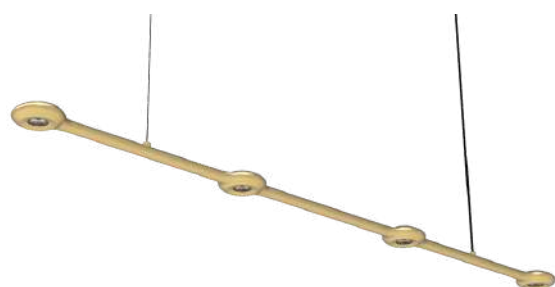

LM-L1001-4
GOLD

Type: Pendant lamp

Material: Aluminium, IP20

Colors: Gold

Beam angle: 36°

24W, 36V, 2700/4500/6000K changeable