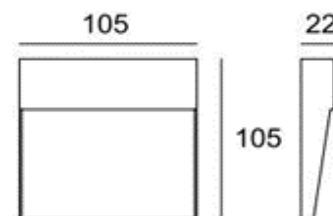

BEACON LED 6W IP54
3K DGR