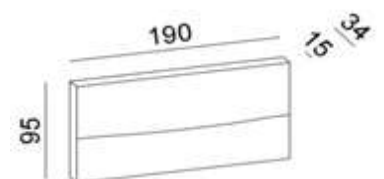

Type: Up down LED Wall light

Dimension: 120x200x120mm

Material: Aluminium body with glass diffuser

Color: Dark grey

2x5W, COB LED, 3000K

220-240V~ 50/60Hz, IP65, Class I

Type: LED Wall light

Dimension: 345x115x100mm

Material: Aluminium body with opal PC diffuser

Color: Dark grey

18W, SMD LED, 3000K

220-240V~ 50/60Hz

IP54, Class I, Driver on board

Type: LED Step light

Dimension: Φ 140x15x33mm

Material: Aluminium body with PC diffuser

Color: Dark grey

3W, SMD LED, 3000K

220-240V~ 50/60Hz, IP65, Class II

Type: LED Step light

Dimension: 140x33x140mm

Material: Aluminium body with PC diffuser

Color: Dark grey

3W, SMD LED, 3000K

220-240V~ 50/60Hz, IP65, Class II

Type: LED Step light

Dimension: 190x33x95mm

Material: Aluminium body with PC diffuser

Color: Dark grey

4W, SMD LED, 3000K

220-240V~ 50/60Hz, IP65, Class II