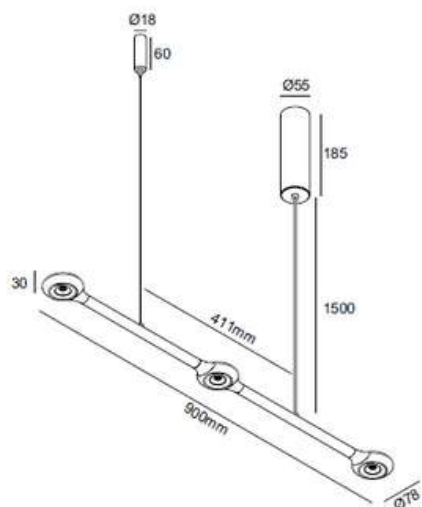

Dimensions: LM-L1001-3