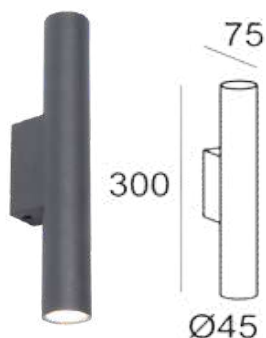

SLIM LED
DGR H300

Type: LED Wall light

Dimensions: $\Phi 45 \times 600 \times 75 \text{mm}$
 $\Phi 45 \times 300 \times 75 \text{mm}$

Material: Carbon fiber

Color: Dark grey
2x3W, COB LED
220-240V~ 50/60Hz
IP65, Class II
3000K