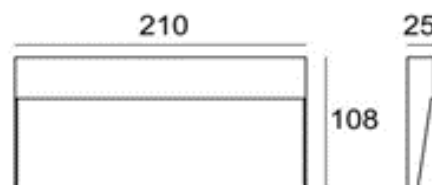

Dimension: $210 \times 108 \times 25 \text{mm}$

Material: Aluminium body with opal PC diffuser

Color: Dark grey

IP54, Class I

Driver on board, 3000K

6W, SMD LED

220-240VAC, 50~60Hz

Type: LED Bollard light
Dimensions: 800x100x100mm
 600x100x100mm
Material: Aluminium body with opal PC diffuser
Color: Dark grey
 IP54, Class I, 3000K
 10W, SMD LED
 220-240VAC, 50~60Hz