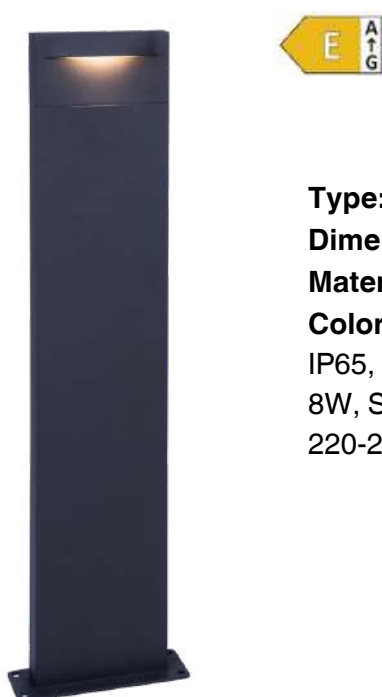

RIPS LED 8W IP65 3K DGR 70cm

Type: LED Bollard light
Dimensions: 700x137x38mm
Material: Aluminium body with PC diffuser
Color: Dark grey
IP65, Class I, 3000K
8W, SMD LED
220-240VAC, 50~60Hz