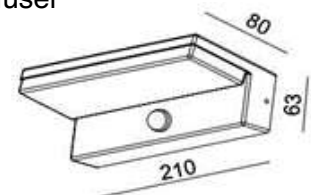

Type: LED Wall light

Dimension: 170x105x53mm

Material: Aluminium body with opal PC diffuser

Color: Dark grey
10W, SMD LED, 3000K
220-240V~ 50/60Hz
IP65, Class I

Type: LED Wall light with sensor

Dimension: 110x200x63mm

Material: Aluminium body with opal PC diffuser

Color: Dark grey
6W, SMD LED, 3000K
220-240V~ 50/60Hz
IP44, Class I

Type: LED Wall light

Dimension: 210x63x80mm

Material: Aluminium body with opal PC diffuser

Color: Dark grey
9W, SMD LED, 3000K
220-240V~ 50/60Hz
IP54, Class I

Type: LED Wall light with PIR

Dimension: 210x63x80mm

Material: Aluminium body with opal PC diffuser

Color: Dark grey
9W, SMD LED, 3000K
220-240V~ 50/60Hz
IP54, Class I