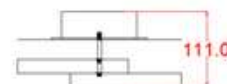

AL6020 BLACK

Type: Pendant light
Dimension: 1000x220mm, 1m steel wire
Material: Aluminium, silicone, IP20
Color: Black
 220-240V, 24W, 3000K

AL6192-W GOLD

Type: Wall light
Material: Aluminium, silicone, IP20
Color: Gold
 220-240V, 9W, 3000K