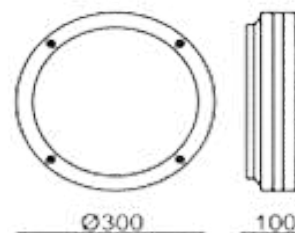

Type: Ceiling light
Dimension: $\Phi 300 \times 100 \text{mm}$
Material: Aluminium body with opal PC diffuser
Color: Dark grey
IP54, Class I
E27 Max. 2x23W
220-240V~ 50/60Hz

GLOW E27 IP54 SQUARE