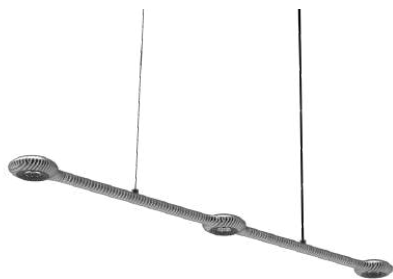

LM-L1001-3
CARBON FIBER

Type: Pendant lamp

Material: Aluminium, IP20

Color: Carbon fiber

Beam angle: 36°

18W, 36V, 2700/4500/6000K changeable