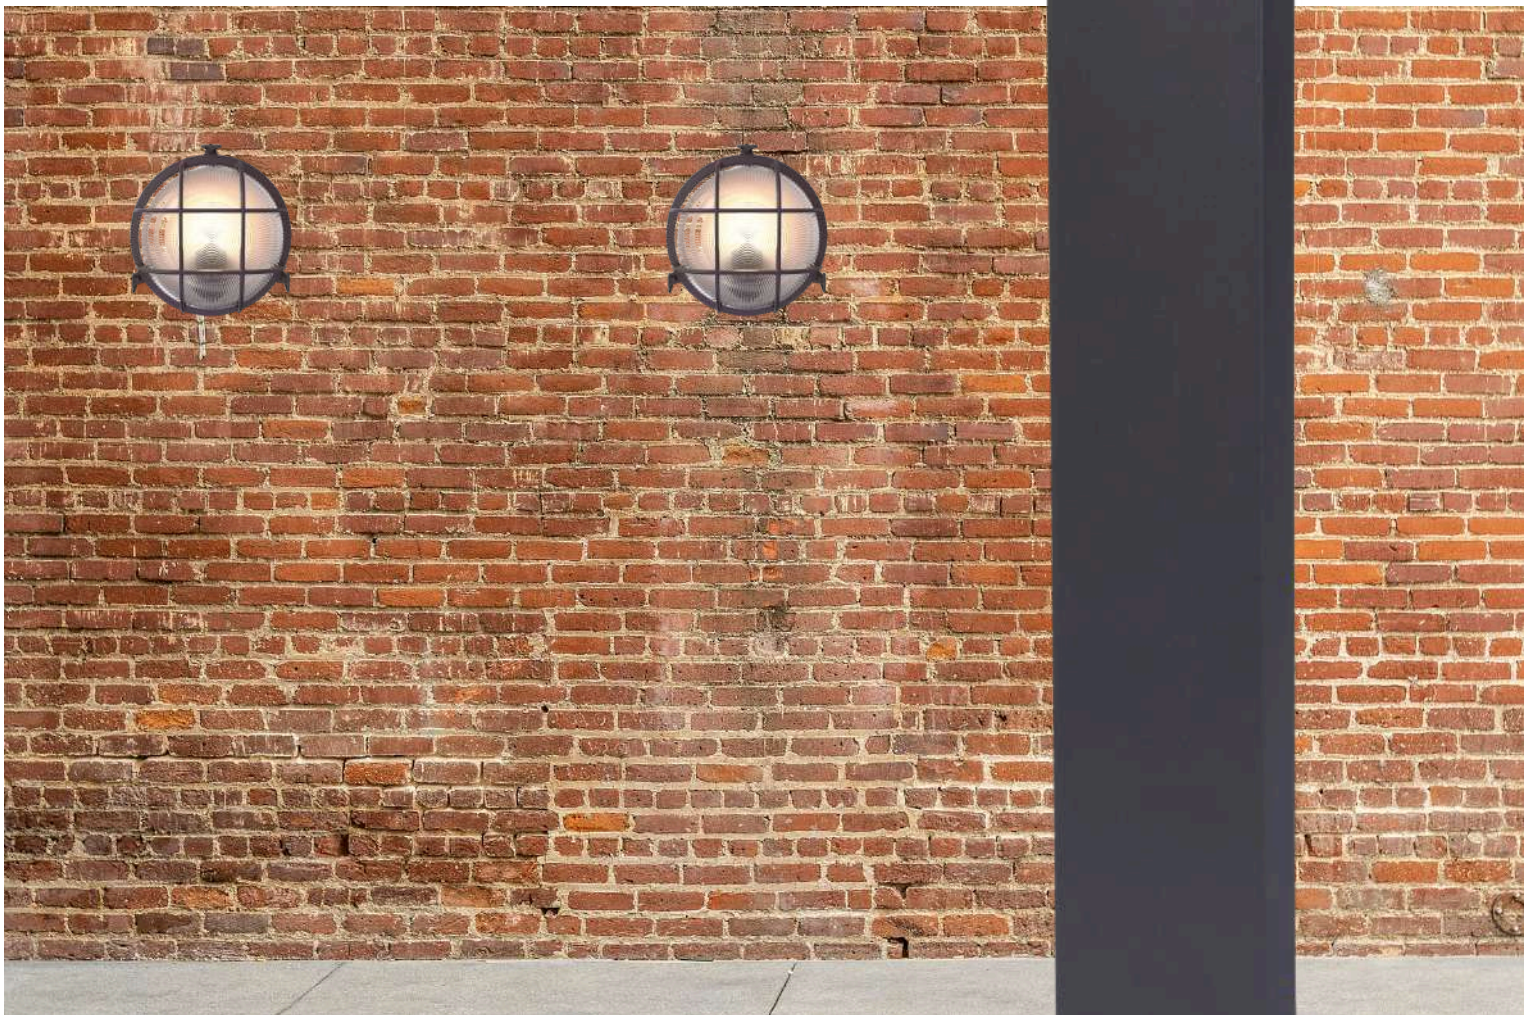

Material: Aluminium, IP20

Colors: Carbon fiber

Beam angle: 36°

30W, 36V, 2700/4500/6000K changeable

Dimensions: LM-L1001-3

Dimensions: LM-L1001-4

Dimensions: LM-L1001-5

TORTO ROUND
Matt black Φ209