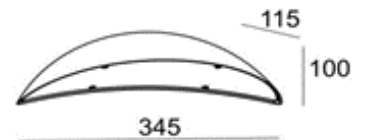

Type: LED Wall light

Dimension: 345x115x100mm

Material: Aluminium body with opal PC diffuser

Color: Dark grey

18W, SMD LED, 3000K

220-240V~ 50/60Hz

IP54, Class I, Driver on board

RIPS LED DGR round