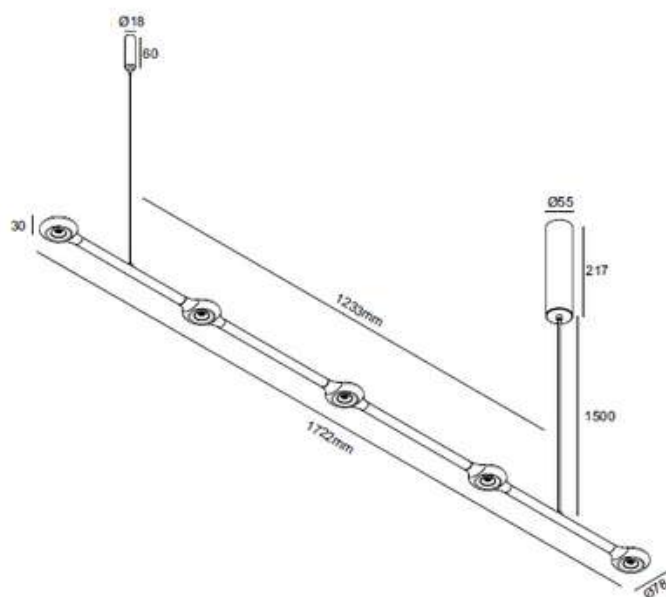

Dimensions: LM-L1001-5