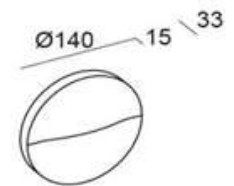

Type: LED Step light

Dimension: Φ 140x15x33mm

Material: Aluminium body with PC diffuser

Color: Dark grey

3W, SMD LED, 3000K

220-240V~ 50/60Hz, IP65, Class II

RIPS LED DGR
square 140x33x140

Type: LED Step light