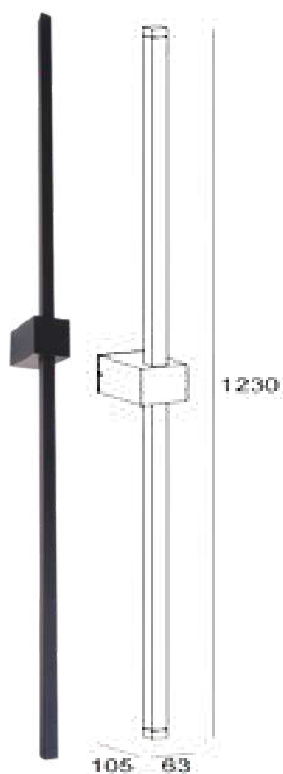

BAR LED
DGR 63cm