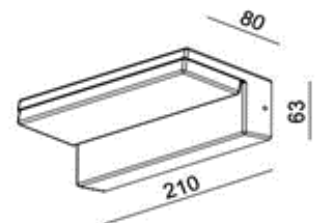

EAVES LED DGR PIR

Type: LED Wall light with PIR

Dimension: 210x63x80mm

Material: Aluminium body with opal PC diffuser

Color: Dark grey
9W, SMD LED, 3000K
220-240V~ 50/60Hz
IP54, Class I