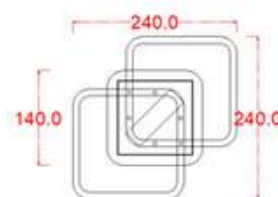

AL6020 BLACK

Type: Pendant light
Dimension: 1000x220mm, 1m steel wire
Material: Aluminium, silicone, IP20
Color: Black
 220-240V, 24W, 3000K

AL6192-W GOLD

Type: Wall light
Material: Aluminium, silicone, IP20
Color: Gold
 220-240V, 9W, 3000K