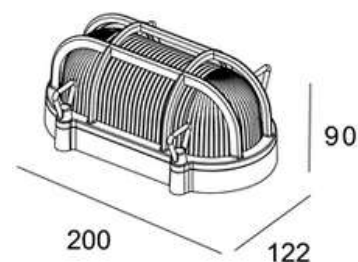

TORTO OVAL
Rusty brown 122x200

Type: Oval bulkhead
Dimension: 200x122x90mm
Material: Aluminium body with glass diffuser
Color: Rusty brown
IP44, Class I
E27 Max.40w , 220-240V~ 50/60Hz