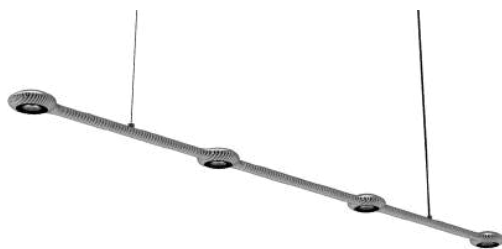

LM-L1001-4
STARRY SKY
GREY

Type: Pendant lamp

Material: Aluminium, IP20

Colors: Starry sky grey

Beam angle: 36°

Cable: 2m

24W, 36V, 2700/4500/6000K changeable