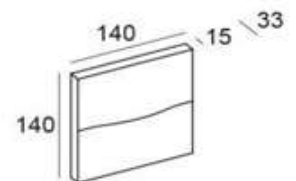

RIPS LED DGR
square 190x95x34

Type: LED Step light

Dimension: 190x33x95mm

Material: Aluminium body with PC diffuser

Color: Dark grey

4W, SMD LED, 3000K

220-240V~ 50/60Hz, IP65, Class II