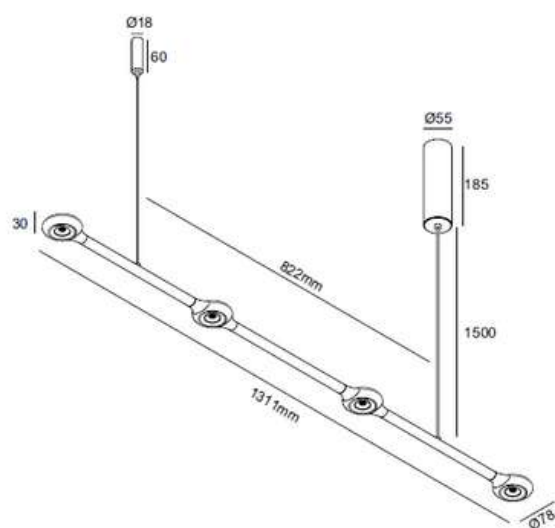

Dimensions: LM-L1001-4