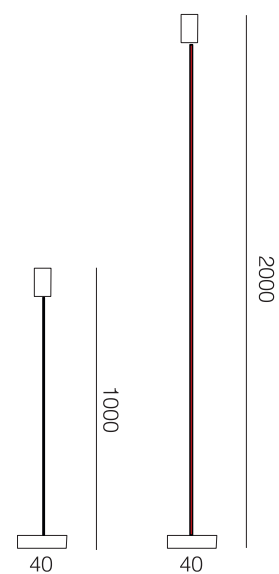

SE270

SE270	WHITE	E27 + 3C WEAVE+T , L2000*Ø7,5mm
SE270	WHITE	E27 + 3C WEAVE+T , L1000*Ø7,5mm
SE270	BLACK	E27 + 3C WEAVE+T , L2000*Ø7,5mm
SE270	BLACK	E27 + 3C WEAVE+T , L1000*Ø7,5mm
SE270	RED	E27 + 3C WEAVE+T , L2000*Ø7,5mm
SE270	RED	E27 + 3C WEAVE+T , L1000*Ø7,5mm
SE270	GREY	E27 + 3C WEAVE+T , L2000*Ø7,5mm
SE270	GREY	E27 + 3C WEAVE+T , L1000*Ø7,5mm