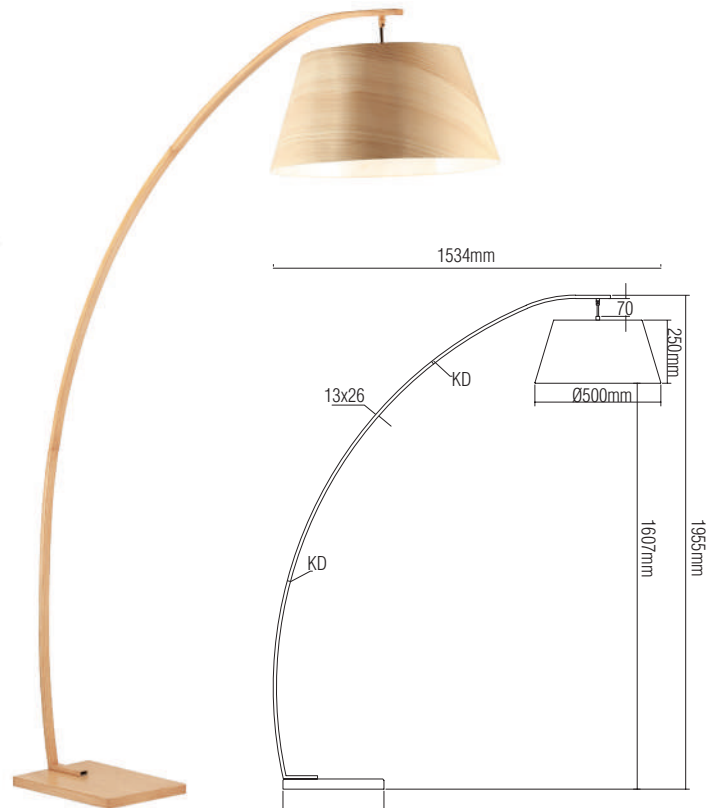

▪ **Dimension:**

F-14430BK

F-17030

F-17030 ASH WOOD+WHITE E27, 60W

- **Material:** CABLE: black wire 2.1m
METAL FINISHING: black painting
BODY: ash wood
SHADE: wood with ash wood color
BASE: ash wood

▪ **Dimension:**