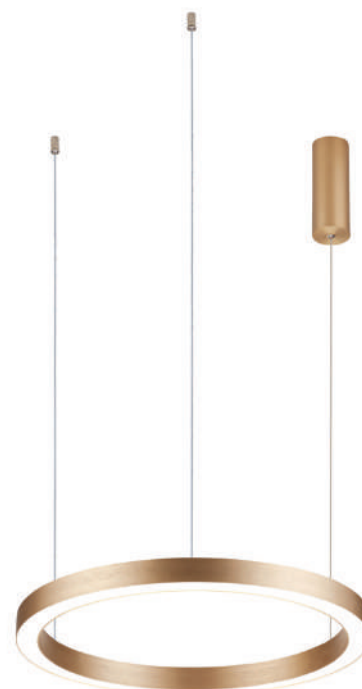

CERCHIO-P BRUSHED GOLD