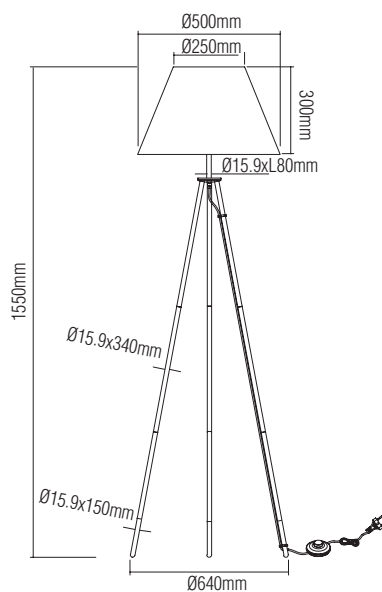

▪ **Dimension:**