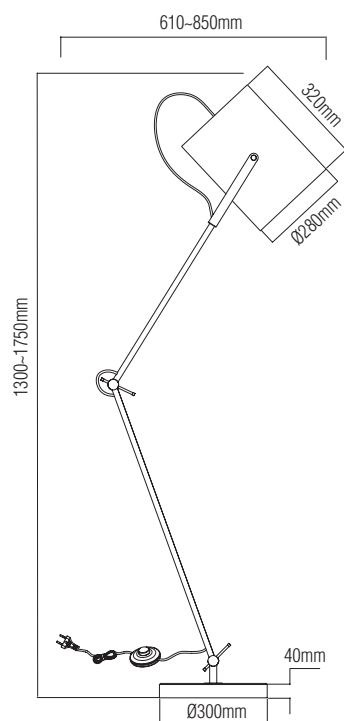

F-18136

F-18136 GUN METAL E27, 60W

- **Material:** CABLE: black wire 2.1m
  METAL FINISHING: gun metal
  SHADE: black TC fabric
  BASE: black marble

- **Dimension:**

F-18136