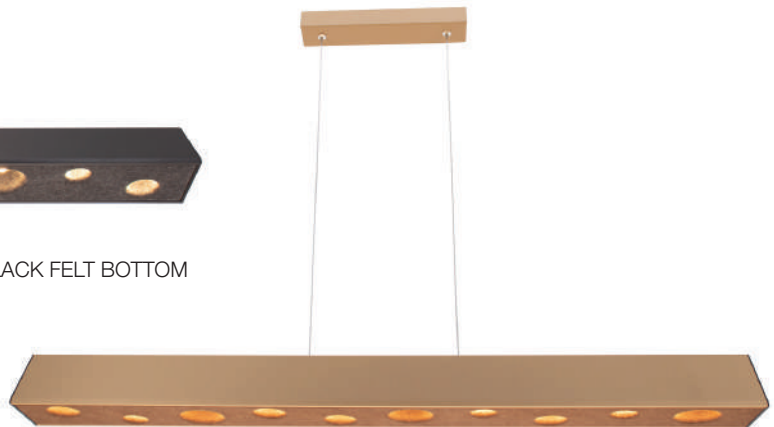

FY-PEA381-E-11 BROWN ALUMINIUM TOP WITH MIX COFFEE FELT BOTTOM