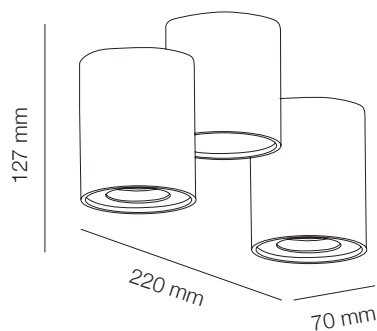

▪ **Dimenzije:**

WHITE