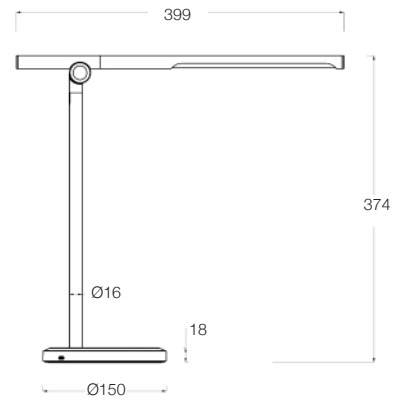

HD1816A

HD1816A BLACK LED 7W, 3000-6000K, STEPLESS DIMMER, 5 STAGES CCT, USB CHARGER 5V/1A

HD1816A WHITE LED 7W, 3000-6000K, STEPLESS DIMMER, 5 STAGES CCT, USB CHARGER 5V/1A

HD1816A BLACK

HD1816A WHITE