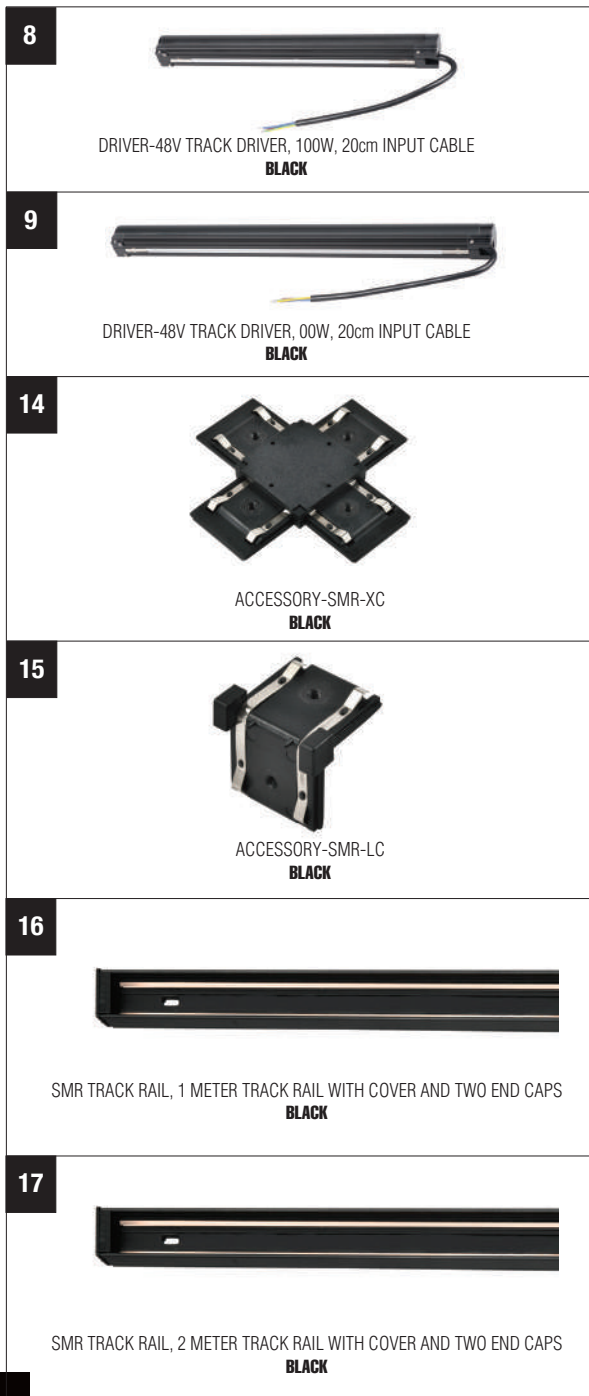

8	DRIVER-48V TRACK DRIVER, 100W, 20cm INPUT CABLE	295mm	BLACK
9	DRIVER-48V TRACK DRIVER, 200W, 20cm INPUT CABLE	395mm	BLACK
10	ACCESSORY-SMR-IP, INPUT HEAD CONNECTOR WITH 20cm CABLE		BLACK
11	ACCESSORY-SMR-CC, CORNER CONNECTOR FOR TRACK RAIL		BLACK
12	ACCESSORY-SMR-MC, MIDDLE CONNECTOR FOR TRACK RAIL		BLACK
13	ACCESSORY-SMR-TC, SHAPE CONNECTOR FOR TRACK RAIL		BLACK
14	ACCESSORY-SMR-XC, SHAPE CONNECTOR FOR TRACK RAIL		BLACK
15	ACCESSORY-SMR-LC, L CORNER CONNECTOR FOR TRACK RAIL		BLACK
16	SMR TRACK RAIL, 1 METER TRACK RAIL WITH COVER AND TWO END CAPS	28x8mm	BLACK
17	SMR TRACK RAIL, 2 METER TRACK RAIL WITH COVER AND TWO END CAPS	28x8mm	BLACK