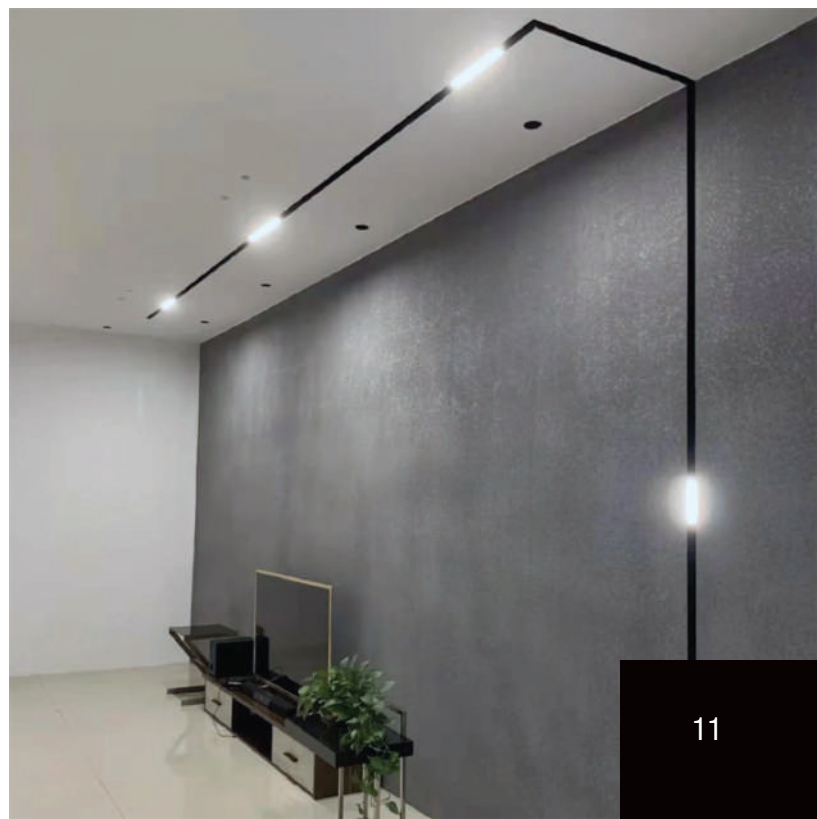

EU 3F SHEMATSKI PRIKAZ

MAGNETIC MINI SLIM

1	LED-SMA-2-48VDC-6W-420lm-3000K	280mm	BLACK	
2	LED-SMA-2-48VDC-12W-840lm-3000K	500mm	BLACK	
3	LED-SMB-1-48VDC-10W-800lm-3000K	400mm	BLACK	
4	LED-SMB-1-48VDC-20W-1600lm-3000K	650mm	BLACK	
5	LED-SMC-1-48VDC-6W-480lm-3000K, 36°	Ø35x100mm	BLACK	
6	LED-SMC-1-48VDC-12W-960lm-3000K, 36°	Ø45x120mm	BLACK	
7	LED-SMEB-1-48VDC-7W-560lm-3000K, 24°, 1m	Ø35x200mm, cable 1m	BLACK	