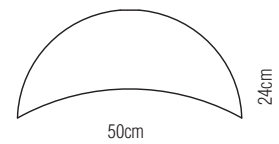

- **Material:** Steel With Acrylic Inside
- **Dimension:**

Matt Grey

Matt Black

Matt White

CL610-300/400/500

▪ Dimension:

CL610-300

CL610-400