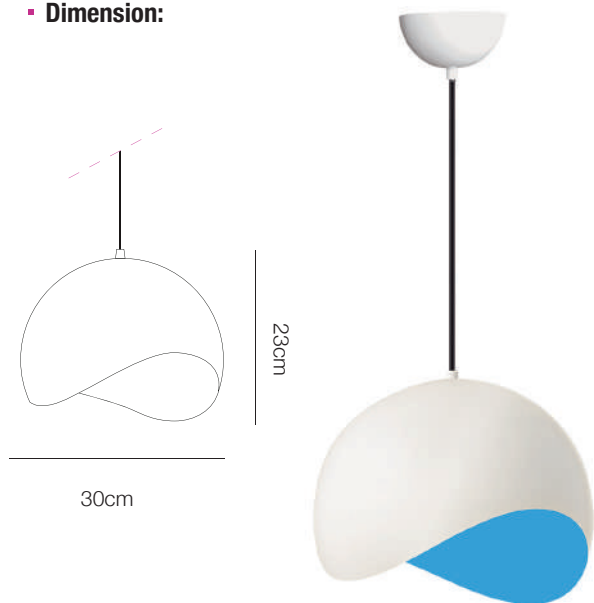

PD103-1

PD103-1 WH/BUE E27, 60W

▪ Dimension:

PD103-1 Wh/Blue