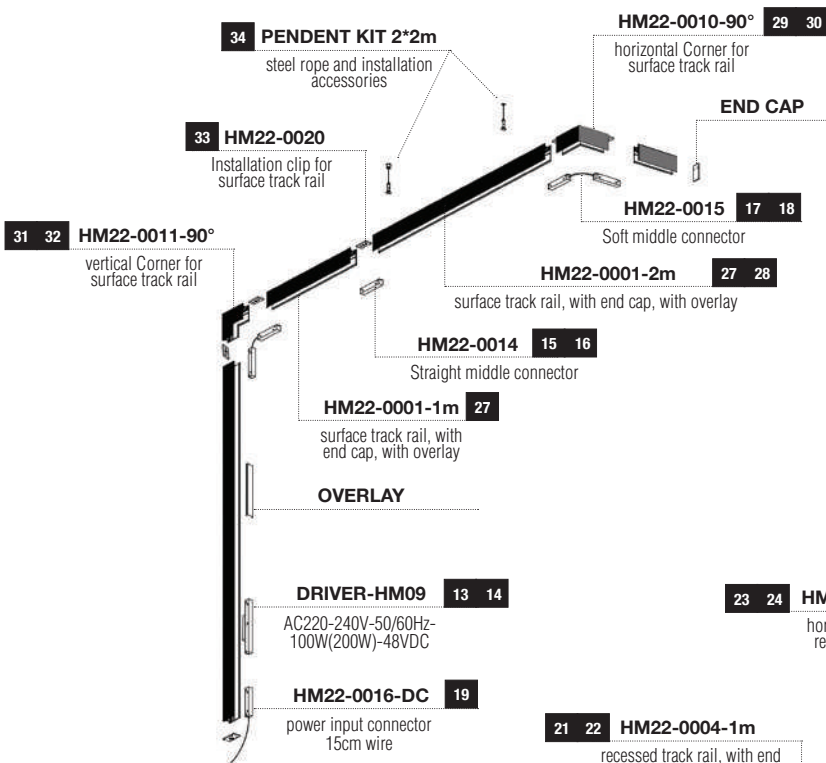

HM22-0001 SHEMATSKI PRIKAZ