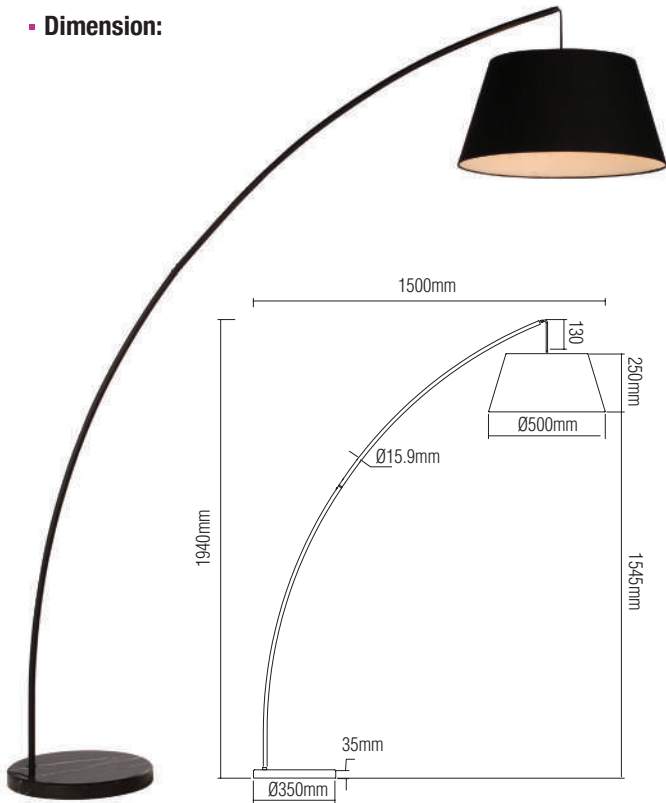

F-14430BK

F-14430BK BLACK E27, 60W

- **Material:** CABLE: black wire 2.1m
  METAL FINISHING: matte black painting
  SHADE: black fabric
  FRAME: metal, matte black painting
  BASE: black marble

▪ **Dimension:**

F-14430BK