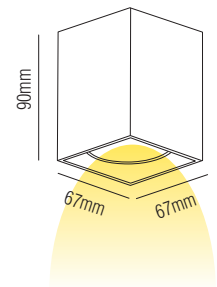

CUBO S1

CUBO S1 ALU WH	SANDY WHITE	GU10, IP20
CUBO S1 ALU BLACK/GOLD	SANDY BLACK/GOLD INSIDE	GU10, IP20
CUBO S1 ALU BRASS	BRASS	GU10, IP20
CUBO S1 ALU BRONZE	BRONZE	GU10, IP20

▪ Dimension:

CUBO S1 ALU SANDY WHITE