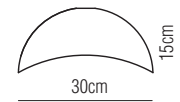

- **Material:** Steel With Acrylic Inside
- **Dimension:**

Matt Grey

Matt Black

Matt White

CL610-300/400/500

▪ Dimension:

CL610-300

CL610-400