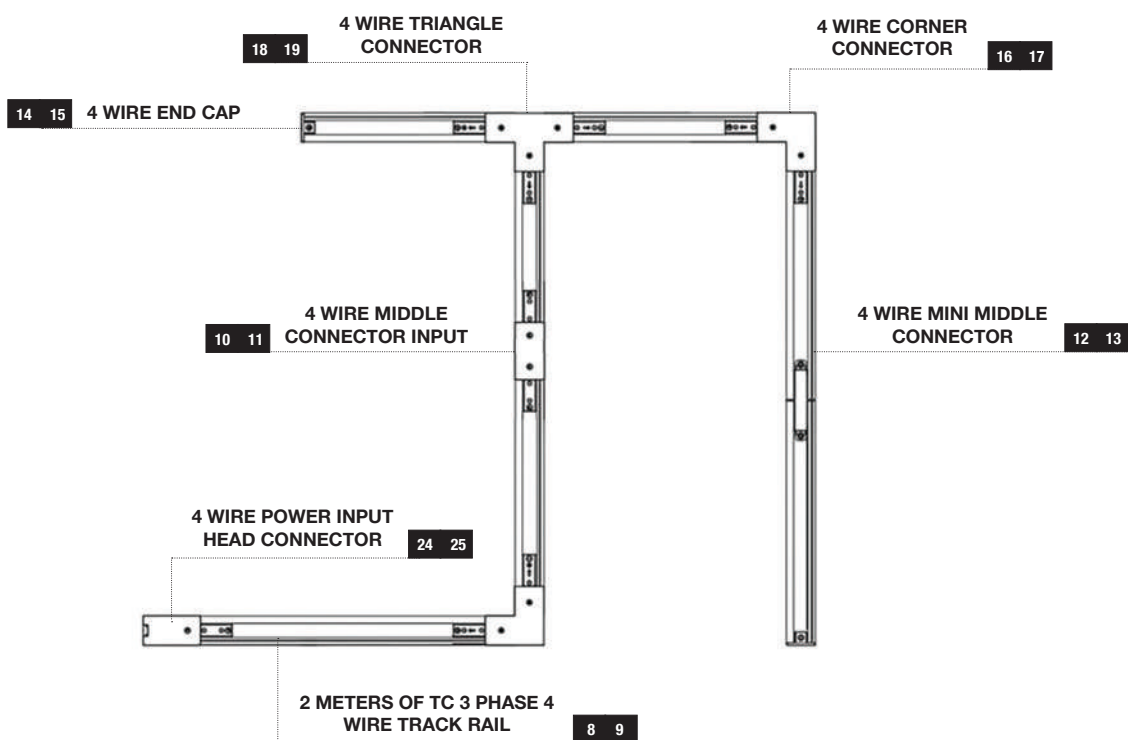

EU 3F SHEMATSKI PRIKAZ