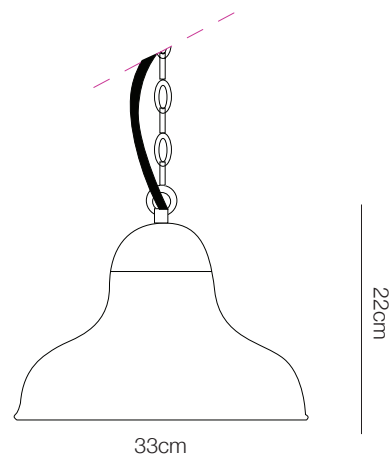

PD323-1

PD323-1	WHITE+SILVER (SILVER INSIDE)	E27, 60W
PD323-1	WHITE+ROSE GOLD (GOLD INSIDE)	E27, 60W

- **Material:** Aluminium
- **Dimension:**

PD323-1 WHITE+SILVER
(SILVER INSIDE)