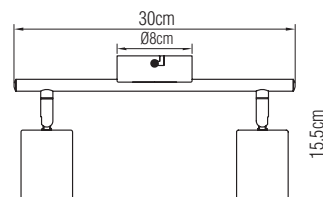

▪ **Dimension:**

SL ROTO 3

SL ROTO 1

SL ROTO 4

SL ROTO 2

SL ROTO 3R

SL WOOD/ROTO

SL WOOD/ROTO 1	METAL IN BLACK, WOOD DECORATION ON BASE, 1-GU10, MAX 35W	SIZE: 9*13cm
SL WOOD/ROTO 2	METAL IN BLACK, WOOD DECORATION ON BASE, 2-GU10, MAX 35W	SIZE: 21*9*11cm
SL WOOD/ROTO 3	METAL IN BLACK, WOOD DECORATION ON BASE, 3-GU10, MAX 35W	SIZE: D25*14cm
SL WOOD/ROTO 4	METAL IN BLACK, WOOD DECORATION ON BASE, 4-GU10, MAX 35W	SIZE: 49*9*11cm