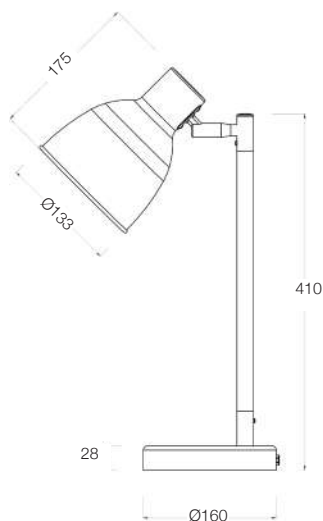

HD1707

HD1707   MATT BLACK+WOOD   **E27 MAX 11W**

HD1707   MATT WHITE+WOOD   **E27 MAX 11W**

HD1746

HD1746   MATT BLACK+WOOD   **E27 MAX 11W**

HD1746   MATT WHITE+WOOD   **E27 MAX 11W**