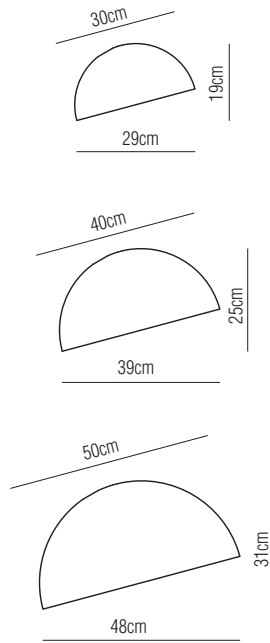

CL610-400

CL610-500

CL610-300

▪ Dimension:

CL611-300/400/500

CL611-300	CEILING LAMP, MATT BLACK OUTSIDE, GOLD INSIDE	E-27, 60W
CL611-300	CEILING LAMP, MATT WHITE OUTSIDE, GOLD INSIDE	E-27, 60W
CL611-300	CEILING LAMP, GOLD OUTSIDE, GOLD INSIDE	E-27, 60W
CL611-400	CEILING LAMP, MATT BLACK OUTSIDE, GOLD INSIDE	E-27, 60W
CL611-400	CEILING LAMP, MATT WHITE OUTSIDE, GOLD INSIDE	E-27, 60W
CL611-400	CEILING LAMP, GOLD OUTSIDE, GOLD INSIDE	E-27, 60W
CL611-500	CEILING LAMP, MATT BLACK OUTSIDE, GOLD INSIDE	E-27, 60W
CL611-500	CEILING LAMP, MATT WHITE OUTSIDE, GOLD INSIDE	E-27, 60W
CL611-500	CEILING LAMP, GOLD OUTSIDE, GOLD INSIDE	E-27, 60W