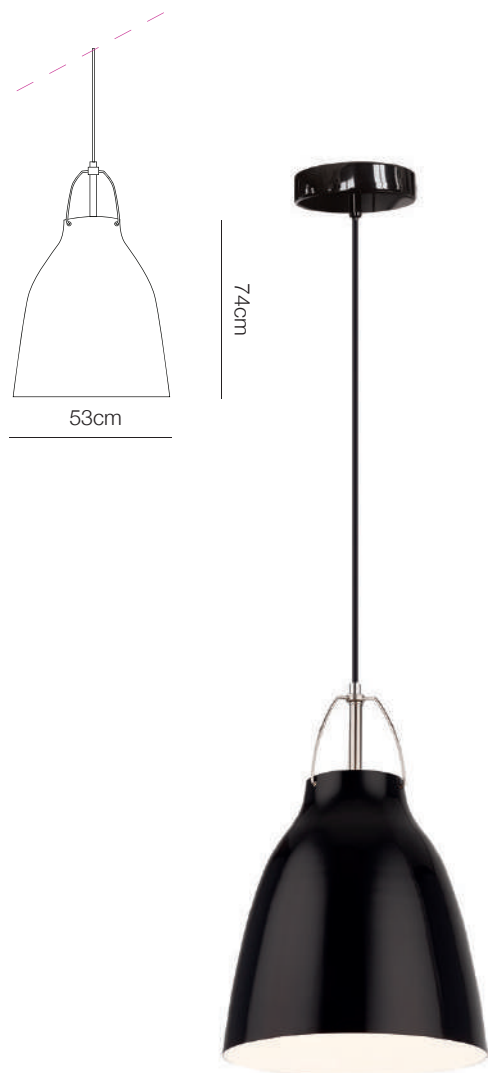

▪ **Dimension:**

Matt 290C

Matt Cool
Grey 9C

Matt 2098

PD69-1A

PD69-1A BLACK E27, 60W

▪ **Dimension:**

PD69-1A BLACK

PD69-1B

PD69-1B BLACK/WHITE E27, 60W

PD69-1B WHITE/RED E27, 60W

PD69-1B WHITE/BLUE E27, 60W

▪ **Dimension:**

PD69-1B BLACK/WHITE

PD69-1B WHITE/BLUE

PD69-1B WHITE/RED