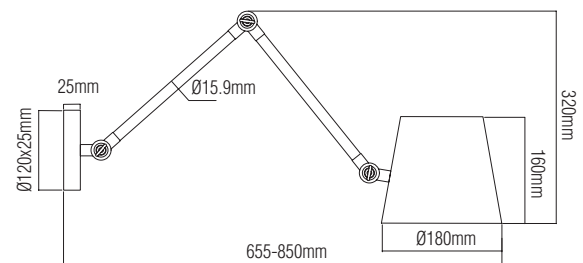

▪ **Dimension:**

W-17041IR