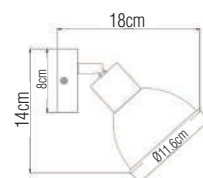

SL ANTIQ 1/2/3

SL ANTIQ 1 BLACK IP20 1 x MAX 40W E14 230V

SL ANTIQ 2 BLACK IP20 2 x MAX 40W E14 230V

SL ANTIQ 3 BLACK IP20 3 x MAX 40W E14 230V

▪ **Dimension:**

SL ANTIQ 3