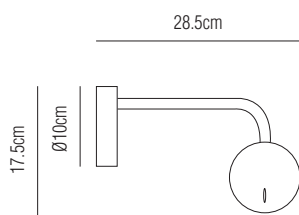

WL713

FL713	MATT BLACK	LED 2.5W, Lm 110	
FL713	PLATED GOLD	LED 2.5W, Lm 110	
FL713	MATT WHITE	LED 2.5W, Lm 110	

▪ **Dimension:**

FL713 MATT BLACK