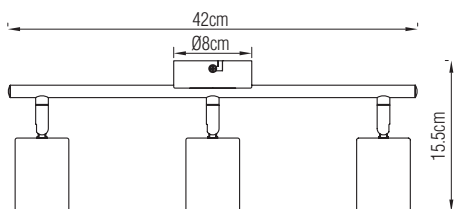

▪ **Dimension:**

SL ROTO 3

SL ROTO 1

SL ROTO 4

SL ROTO 2

SL ROTO 3R

SL WOOD/ROTO

SL WOOD/ROTO 1	METAL IN BLACK, WOOD DECORATION ON BASE, 1-GU10, MAX 35W	SIZE: 9*13cm
SL WOOD/ROTO 2	METAL IN BLACK, WOOD DECORATION ON BASE, 2-GU10, MAX 35W	SIZE: 21*9*11cm
SL WOOD/ROTO 3	METAL IN BLACK, WOOD DECORATION ON BASE, 3-GU10, MAX 35W	SIZE: D25*14cm
SL WOOD/ROTO 4	METAL IN BLACK, WOOD DECORATION ON BASE, 4-GU10, MAX 35W	SIZE: 49*9*11cm