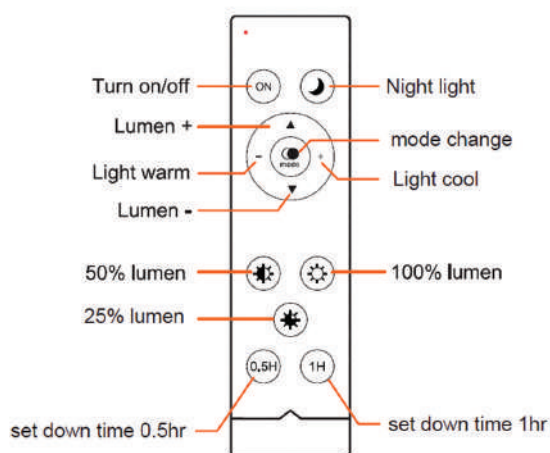

REMOTE CONTROL INSTRUCTION