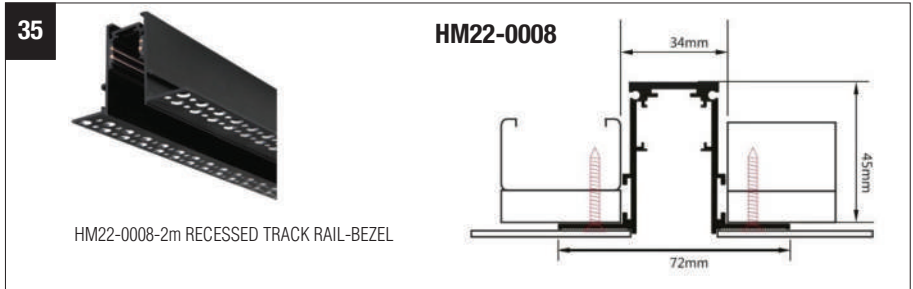

HM22-0001 SHEMATSKI PRIKAZ

HM22-0004 SHEMATSKI PRIKAZ