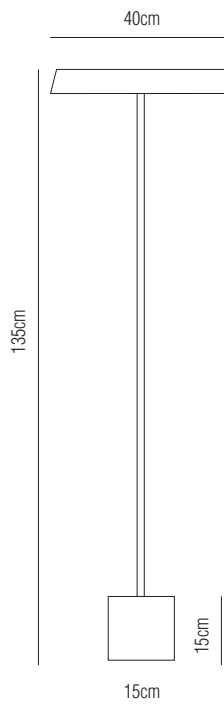

FL602

FL602 MATT BLACK LED 32W, Lm 2500

FL602 PLATED GOLD LED 32W, Lm 2500

FL602 MATT WHITE LED 32W, Lm 2500

▪ **Dimension:**

FL602 MATT BLACK