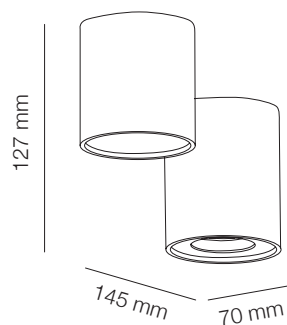

FARETTO R1 ALU

FARETTO R1 ALU DARK GREY 230V~50Hz, GU10, MAX 50W

FARETTO R1 ALU WHITE 230V~50Hz, GU10, MAX 50W

▪ **Dimenzije:**

DARK GREY