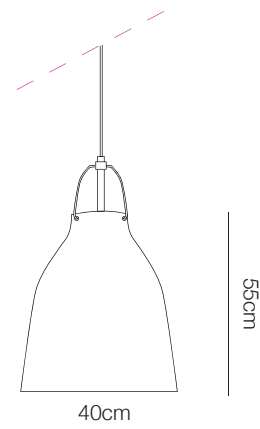

▪ **Dimension:**

PD69-1B BLACK/WHITE

PD69-1B WHITE/BLUE

PD69-1B WHITE/RED