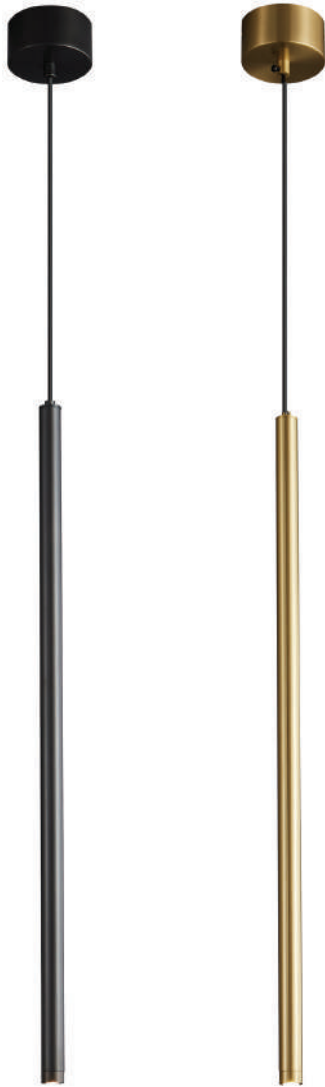

▪ Dimension: D20*L600mm*H1350

AL6092 BLACK

AL6092 BRASS

AL6001-W-B

AL6001-W-B BLACK LED 10W, 3000K, 130lm/W, 220-240V 

AL6001-W-B BRASS LED 10W, 3000K, 130lm/W, 220-240V 

▪ Dimension: D120*W60*H480mm

AL6001-W-B BLACK