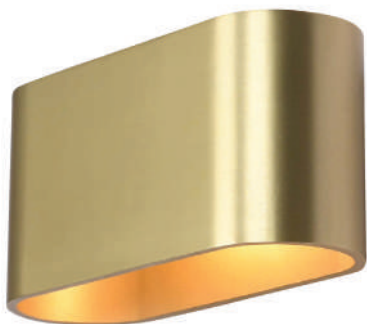

MURO OVALE

▪ Dimension:

MURO OVALE BRASS	BRASS	G9/40W MAX, IP20
MURO OVALE BRONZE	BRONZE	G9/40W MAX, IP20
MURO BK/GOLD	BLACK/GOLD	G9/40W MAX, IP20
MURO WH/SILVER	WHITE SILVER	G9/40W MAX, IP20

MURO OVALE BRASS