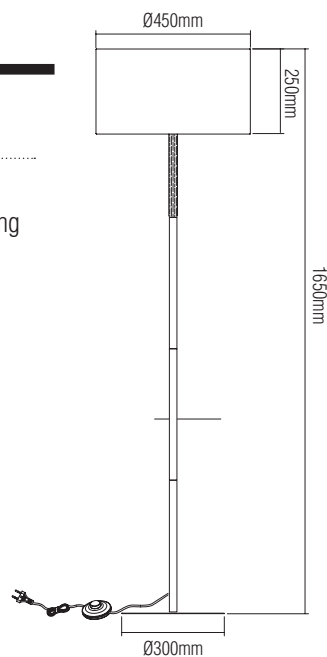

▪ **Dimension:**