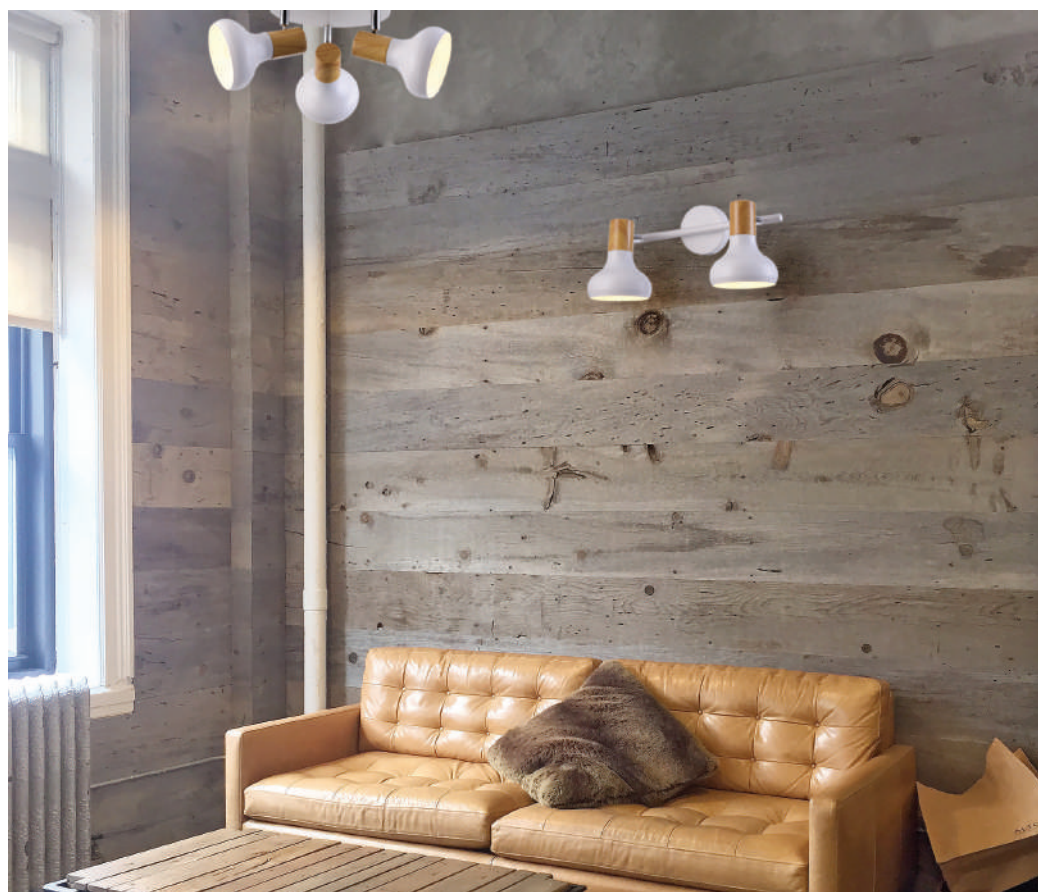

W10157-1
W10157-2
C10157-3

W10157-1 MATT WHITE+WOOD COLOR E14, 1x40W

W10157-2 MATT WHITE+WOOD COLOR E14, 2x40W

C10157-3 MATT WHITE+WOOD COLOR E14, 3x40W

▪ **Dimension:** Ø100*75mm