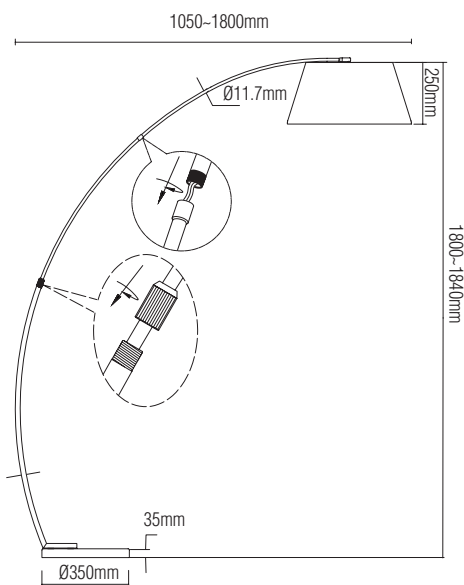

▪ **Dimension:**

F-18134

F-18134 BLACK+GOLD E27, 60W

- **Material:** CABLE: black wire 2.1m
METAL FINISHING: metal+black painting
+gold painting
SHADE: black TC fabric
BASE: metal+black painting+gold painting