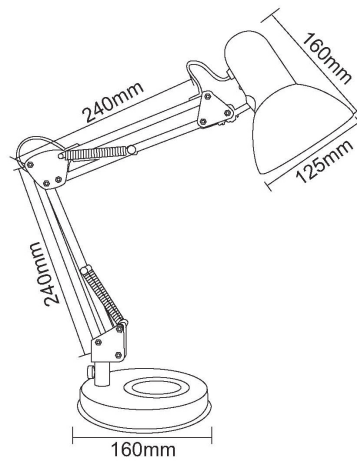

HD2429A

HD2429A	BLACK	E27 MAX 11W
HD2429A	WHITE	E27 MAX 11W
HD2429A	BLUE	E27 MAX 11W
HD2429A	PINK	E27 MAX 11W

HD2429A BLACK