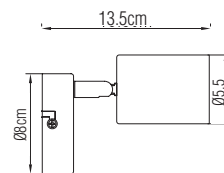

▪ **Dimension:**

SL ROTO 3

SL ROTO 1

SL ROTO 4

SL ROTO 2

SL ROTO 3R

SL WOOD/ROTO

SL WOOD/ROTO 1	METAL IN BLACK, WOOD DECORATION ON BASE, 1-GU10, MAX 35W	SIZE: 9*13cm
SL WOOD/ROTO 2	METAL IN BLACK, WOOD DECORATION ON BASE, 2-GU10, MAX 35W	SIZE: 21*9*11cm
SL WOOD/ROTO 3	METAL IN BLACK, WOOD DECORATION ON BASE, 3-GU10, MAX 35W	SIZE: D25*14cm
SL WOOD/ROTO 4	METAL IN BLACK, WOOD DECORATION ON BASE, 4-GU10, MAX 35W	SIZE: 49*9*11cm