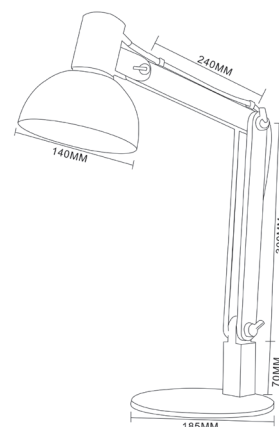

HD1707

HD1707   MATT BLACK+WOOD   **E27 MAX 11W**

HD1707   MATT WHITE+WOOD   **E27 MAX 11W**

HD1746

HD1746   MATT BLACK+WOOD   **E27 MAX 11W**

HD1746   MATT WHITE+WOOD   **E27 MAX 11W**