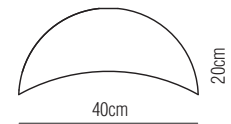

- **Material:** Steel With Acrylic Inside
- **Dimension:**

Matt Grey

Matt Black

Matt White

CL610-300/400/500

▪ Dimension:

CL610-300

CL610-400