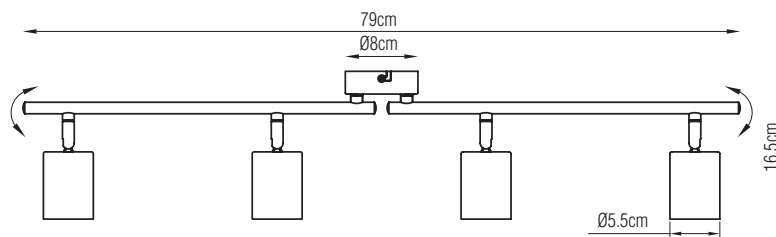

▪ **Dimension:**

SL ROTO 3

SL ROTO 1

SL ROTO 4

SL ROTO 2

SL ROTO 3R

SL WOOD/ROTO

SL WOOD/ROTO 1	METAL IN BLACK, WOOD DECORATION ON BASE, 1-GU10, MAX 35W	SIZE: 9*13cm
SL WOOD/ROTO 2	METAL IN BLACK, WOOD DECORATION ON BASE, 2-GU10, MAX 35W	SIZE: 21*9*11cm
SL WOOD/ROTO 3	METAL IN BLACK, WOOD DECORATION ON BASE, 3-GU10, MAX 35W	SIZE: D25*14cm
SL WOOD/ROTO 4	METAL IN BLACK, WOOD DECORATION ON BASE, 4-GU10, MAX 35W	SIZE: 49*9*11cm