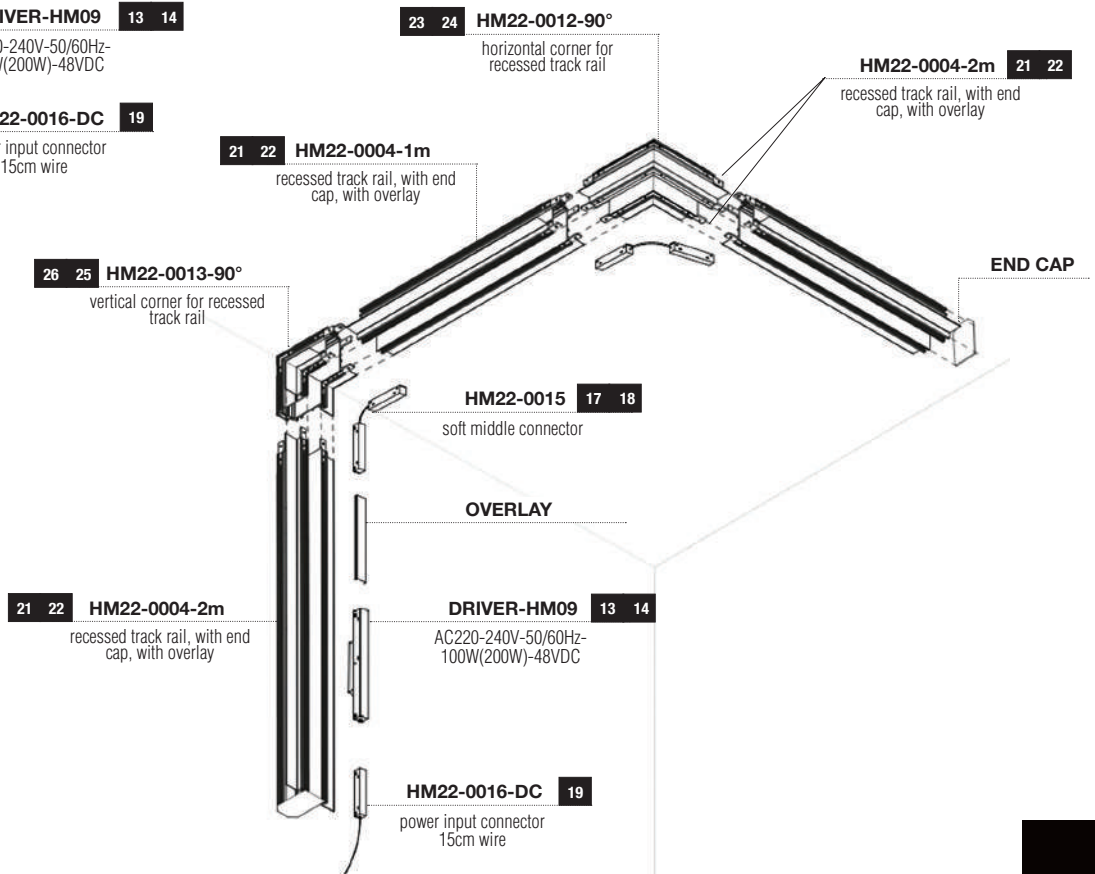

HM22-0004 SHEMATSKI PRIKAZ