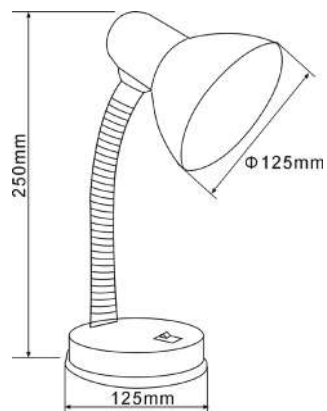

HD2028

HD1625	MATT BLACK	E27 MAX 11W
HD1625	MATT WHITE	E27 MAX 11W
HD1625	BLUE	E27 MAX 11W
HD1625	PINK	E27 MAX 11W

HD2028 BLACK