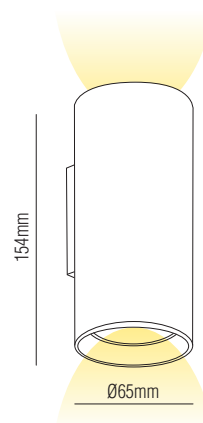

TUBO D2

D2S1 ALU WH	SANDY WHITE	GU10x2, IP20
TUBO D2 ALU BLACK/GOLD	SANDY BLACK/GOLD INSIDE	GU10x2, IP20
TUBO D2 ALU BRASS	BRASS	GU10x2, IP20
TUBO D2 ALU BRONZE	BRONZE	GU10x2, IP20

▪ Dimension:

TUBO D2 ALU SANDY WHITE