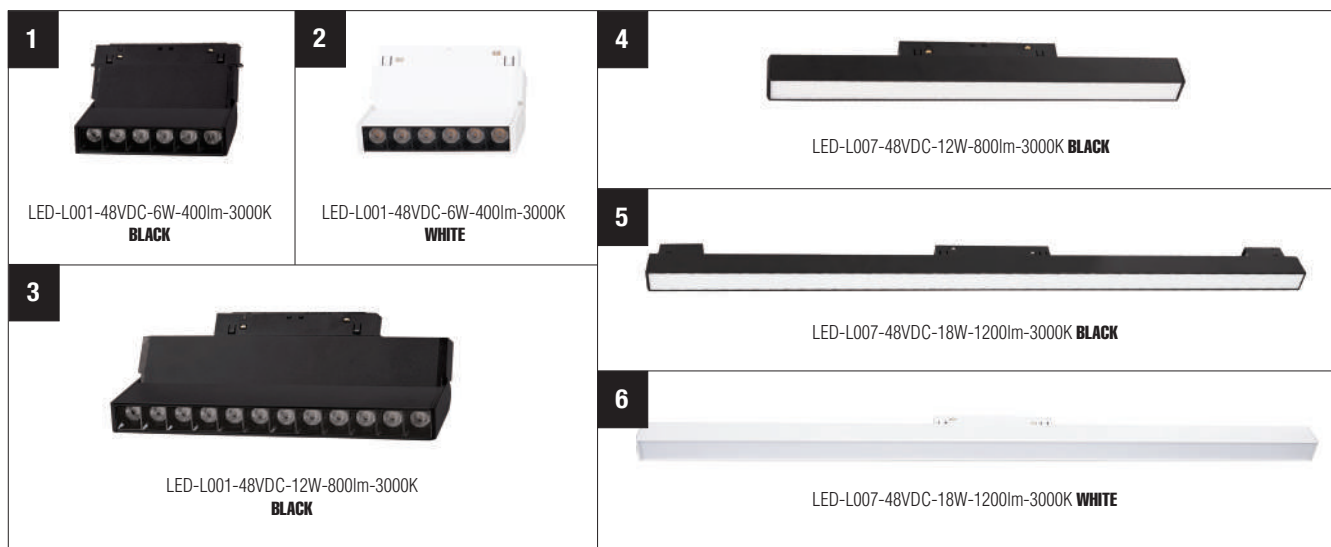

DEKORATIVA

LED MAGNETIC TRACK LIGHT

1	LED-L001-48VDC-6W-400lm-3000K	BLACK	CRI(Ra) 90, BEAM ANGLE 60°, IP20	120*22*95mm	
2	LED-L001-48VDC-6W-400lm-3000K	WHITE	CRI(Ra) 90, BEAM ANGLE 60°, IP20	120*22*95mm	
3	LED-L001-48VDC-12W-800lm-3000K	BLACK	CRI(Ra) 90, BEAM ANGLE 60°, IP20	220*22*95mm	
4	LED-L007-48VDC-12W-800lm-3000K	BLACK	CRI(Ra) 90, BEAM ANGLE 60°, IP20	303*23*47mm	
5	LED-L007-48VDC-18W-1200lm-3000K	BLACK	CRI(Ra) 90, BEAM ANGLE 60°, IP20	603*23*47mm	
6	LED-L007-48VDC-18W-1200lm-3000K	WHITE	CRI(Ra) 90, BEAM ANGLE 60°, IP20	603*23*47mm	

7	LED-L006-48VDC-5W-350lm-3000K	BLACK	CRI(Ra) 90, BEAM ANGLE 60°, IP20	126*30*145mm	
8	LED-L006-48VDC-5W-350lm-3000K	WHITE	CRI(Ra) 90, BEAM ANGLE 60°, IP20	126*30*145mm	
9	LED-C20QD100-48VDC-5W-250lm-3000K	BLACK	CRI(Ra) 90, BEAM ANGLE 360°, IP20	1m cable, Ø100mm	
10	LED-C20S02918A-48VDC-18W-1260lm-3000K	BLACK	CRI(Ra) 90, BEAM ANGLE 100°, IP20	h38*Ø100mm	
11	LED-L002-48VDC-6W-400lm-3000K	BLACK	CRI(Ra) 90, BEAM ANGLE 60°, IP20	300*Ø30mm, cable 1m	
12	LED-L002-48VDC-6W-400lm-3000K	WHITE	CRI(Ra) 90, BEAM ANGLE 60°, IP20	300*Ø30mm, cable 1m	