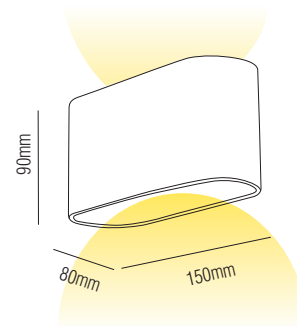

MURO OVALE

▪ Dimension:

MURO OVALE BRASS	BRASS	G9/40W MAX, IP20
MURO OVALE BRONZE	BRONZE	G9/40W MAX, IP20
MURO BK/GOLD	BLACK/GOLD	G9/40W MAX, IP20
MURO WH/SILVER	WHITE SILVER	G9/40W MAX, IP20

MURO OVALE BRASS