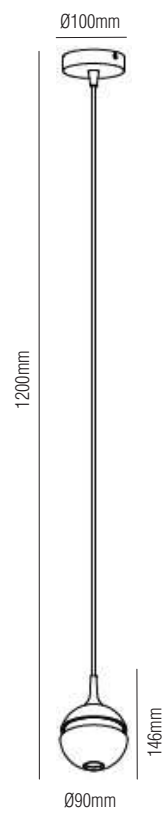

Dimension:

P-PALLA ALU BK