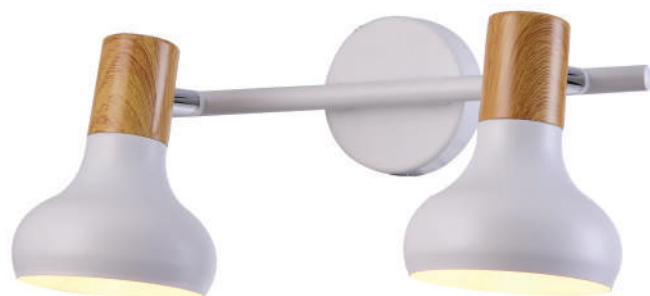

W10157-1
W10157-2
C10157-3

W10157-1 MATT WHITE+WOOD COLOR E14, 1x40W

W10157-2 MATT WHITE+WOOD COLOR E14, 2x40W

C10157-3 MATT WHITE+WOOD COLOR E14, 3x40W

▪ **Dimension:** Ø100*75mm

W10157-2