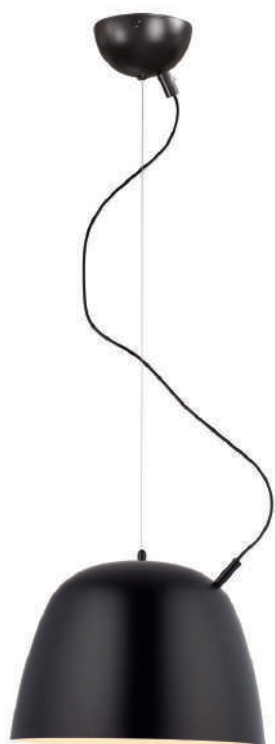

PD130-1 BLACK