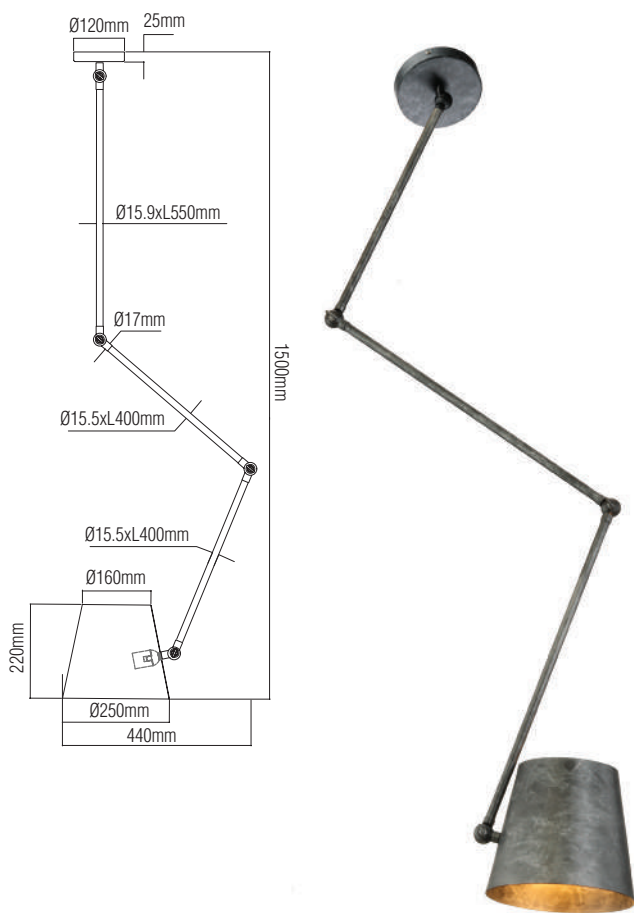

F-21055OK

F-21055OK WHITE E27, 40W

- **Material:** CABLE: black wire
  METAL FINISHING: metal+black
  SHADE: white linen
  BODY: oak wood
  BASE: metal+black

P-19040S-IR

P-19040S-IR GUN COLOR E27, 40W

- **Material:** CABLE: black wire 1.5m
  CANOPY: metal, gun color
  SHADE: metal, gun color

▪ **Dimension:**

P-19040S-IR