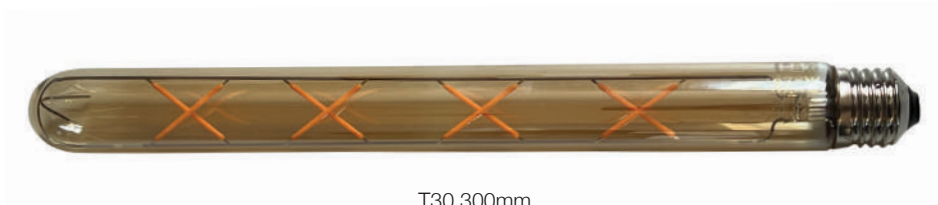

T30 300mm

A60 COLOR

A60 GREEN LED FILAMENT	CLEAR GLASS	E27, 220-240V, 4W
A60 RED PURPLE FILAMENT	CLEAR GLASS	E27, 220-240V, 4W