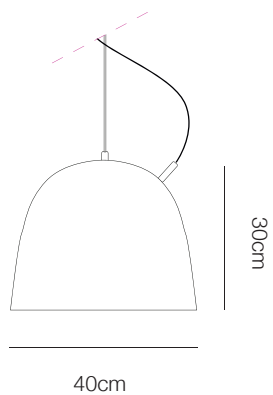

PD130-1

PD130-1	BLACK	E27, 60W
PD130-1	WHITE	E27, 60W

▪ Dimension:

PD130-1 WHITE